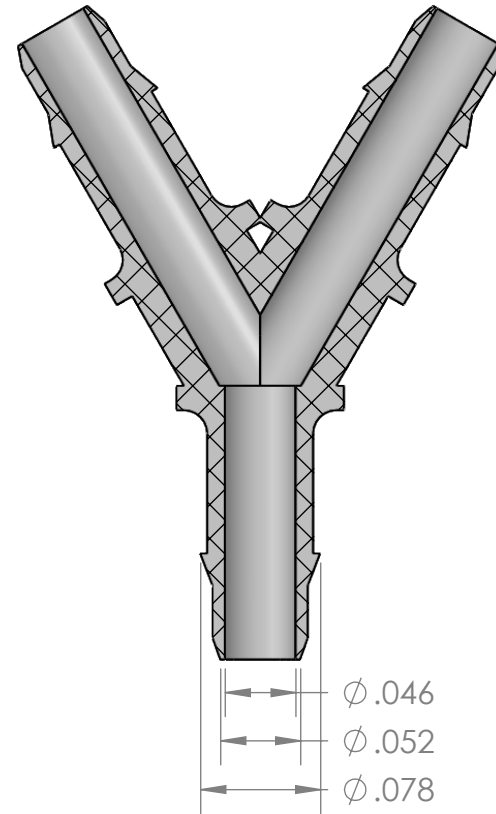

SECTION A-A

PROPRIETARY AND CONFIDENTIAL

**Description**

THE INFORMATION CONTAINED IN THIS DRAWING IS THE SOLE PROPERTY OF INDUSTRIAL SPECIALTIES MFG. AND IS MED SPECIALITES. ANY REPRODUCTION IN PART OR AS A WHOLE WITHOUT THE WRITTEN PERMISSION OF INDUSTRIAL SPECIALTIES MFG. AND IS MED SPECIALITES IS PROHIBITED.

1/16" Hose Barb Y Connector, Easy Assembly Barb Style, Polypropylene

NAME	DATE
M.E.	3/8/2019

**PART#**  
Y-116EA-PP

REV  
1

SHEET 1 OF 1

SCALE: 8:1

DO NOT SCALE DRAWING

industrialspec.com | 800-781-8486