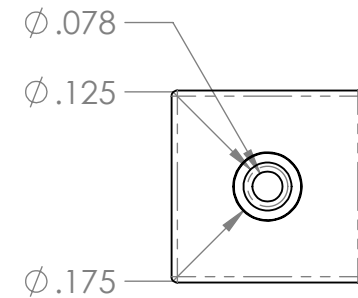

SECTION A-A

PROPRIETARY AND CONFIDENTIAL

Description

3/8" Hose Barb x 1/8" Hose Barb Connector,
Natural Nylon

MFR# CAD34-NR0

THE INFORMATION CONTAINED IN THIS DRAWING IS THE SOLE PROPERTY OF INDUSTRIAL SPECIALTIES MFG. AND IS MED SPECIALITES. ANY REPRODUCTION IN PART OR AS A WHOLE WITHOUT THE WRITTEN PERMISSION OF INDUSTRIAL SPECIALTIES MFG. AND IS MED SPECIALITES IS PROHIBITED.

NAME	DATE
M.E.	8/29/2016

SHEET 1 OF 1

SCALE: 2:1

DO NOT SCALE DRAWING

PART#
VCA-3818-N

REV
1

Industrial Specialties Mfg.

IS Med Specialties