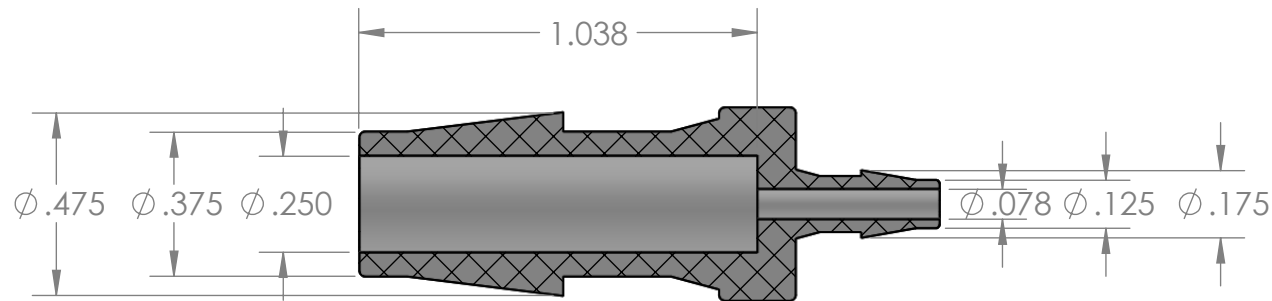

SECTION A-A

PROPRIETARY AND CONFIDENTIAL

Description

3/8" Hose Barb x 1/8" Hose Barb Connector,
Natural Nylon

MFR# CAD34-NR0

THE INFORMATION CONTAINED IN THIS DRAWING IS THE SOLE PROPERTY OF INDUSTRIAL SPECIALTIES MFG. AND IS MED SPECIALITES. ANY REPRODUCTION IN PART OR AS A WHOLE WITHOUT THE WRITTEN PERMISSION OF INDUSTRIAL SPECIALTIES MFG. AND IS MED SPECIALITES IS PROHIBITED.

NAME	DATE
M.E.	8/29/2016

SHEET 1 OF 1

SCALE: 2:1

DO NOT SCALE DRAWING

PART#
VCA-3818-N

REV
1

Industrial Specialties Mfg.

IS Med Specialties