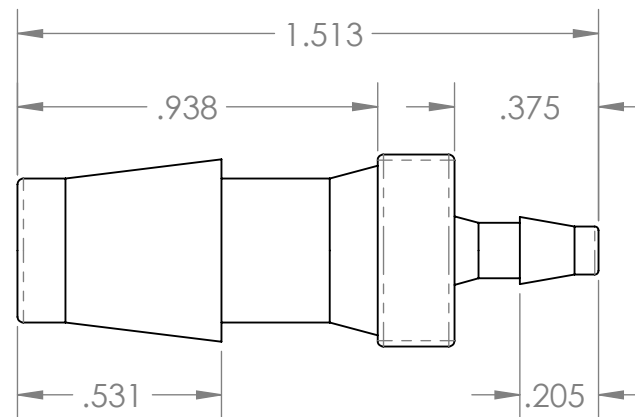

SECTION A-A

PROPRIETARY AND CONFIDENTIAL

Description

3/8" Hose Barb x 1/8" Hose Barb Connector,
Natural Nylon

MFR# CAD34-NR0

THE INFORMATION CONTAINED IN THIS DRAWING IS THE SOLE PROPERTY OF INDUSTRIAL SPECIALTIES MFG. AND IS MED SPECIALITES. ANY REPRODUCTION IN PART OR AS A WHOLE WITHOUT THE WRITTEN PERMISSION OF INDUSTRIAL SPECIALTIES MFG. AND IS MED SPECIALITES IS PROHIBITED.

NAME	DATE
M.E.	8/29/2016

SHEET 1 OF 1

SCALE: 2:1

DO NOT SCALE DRAWING

PART#
VCA-3818-N

REV
1

Industrial Specialties Mfg.

IS Med Specialties