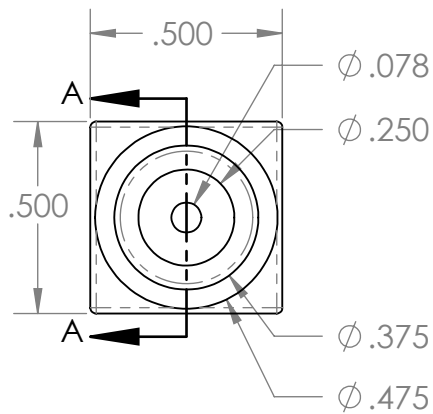

SECTION A-A

PROPRIETARY AND CONFIDENTIAL

Description

3/8" Hose Barb x 1/8" Hose Barb Connector,
Natural Nylon

MFR# CAD34-NR0

THE INFORMATION CONTAINED IN THIS DRAWING IS THE SOLE PROPERTY OF INDUSTRIAL SPECIALTIES MFG. AND IS MED SPECIALITES. ANY REPRODUCTION IN PART OR AS A WHOLE WITHOUT THE WRITTEN PERMISSION OF INDUSTRIAL SPECIALTIES MFG. AND IS MED SPECIALITES IS PROHIBITED.

NAME	DATE
M.E.	8/29/2016

SHEET 1 OF 1

SCALE: 2:1

DO NOT SCALE DRAWING

PART#
VCA-3818-N

REV
1

Industrial Specialties Mfg.

IS Med Specialties