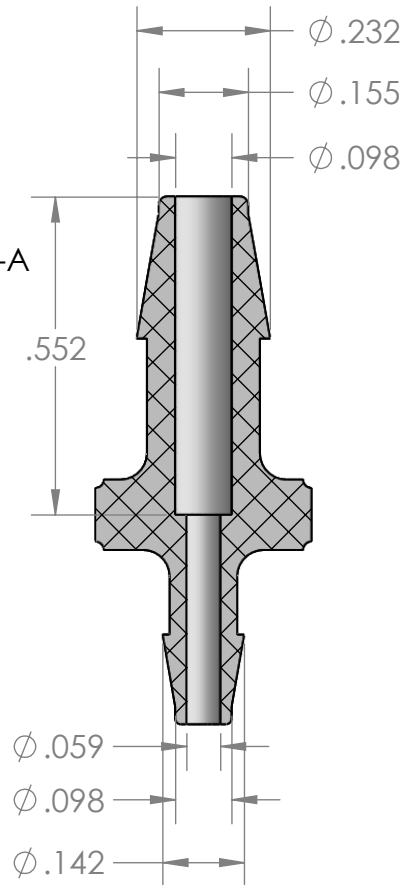

SECTION A-A

PROPRIETARY AND CONFIDENTIAL

Description

5/32" Hose Barb x 3/32" Hose Barb Connector,
 Precision Molded, Natural Polypropylene

MFR# MAD74-PP0

THE INFORMATION CONTAINED IN THIS DRAWING IS THE SOLE PROPERTY OF INDUSTRIAL SPECIALTIES MFG. AND IS MED SPECIALITES. ANY REPRODUCTION IN PART OR AS A WHOLE WITHOUT THE WRITTEN PERMISSION OF INDUSTRIAL SPECIALTIES MFG. AND IS MED SPECIALITES IS PROHIBITED.

NAME	DATE
M.E.	5/24/2017

PART#
 VCAPM-532332-PP

REV
 1

SHEET 1 OF 1

SCALE: 3:1

DO NOT SCALE DRAWING

industrialspec.com | 800-781-8486