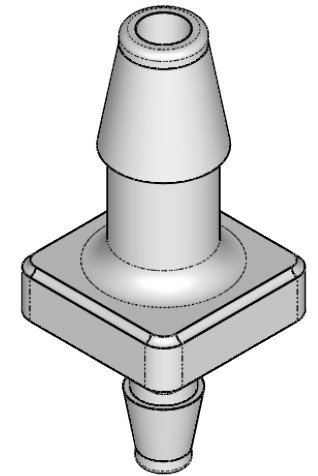

SECTION A-A

PROPRIETARY AND CONFIDENTIAL

Description

5/32" Hose Barb x 3/32" Hose Barb Connector,
 Precision Molded, Natural Polypropylene

MFR# MAD74-PP0

THE INFORMATION CONTAINED IN THIS DRAWING IS THE SOLE PROPERTY OF INDUSTRIAL SPECIALTIES MFG. AND IS MED SPECIALITES. ANY REPRODUCTION IN PART OR AS A WHOLE WITHOUT THE WRITTEN PERMISSION OF INDUSTRIAL SPECIALTIES MFG. AND IS MED SPECIALITES IS PROHIBITED.

NAME	DATE
M.E.	5/24/2017

PART#
 VCAPM-532332-PP

REV
 1

SHEET 1 OF 1

SCALE: 3:1

DO NOT SCALE DRAWING

industrialspec.com | 800-781-8486