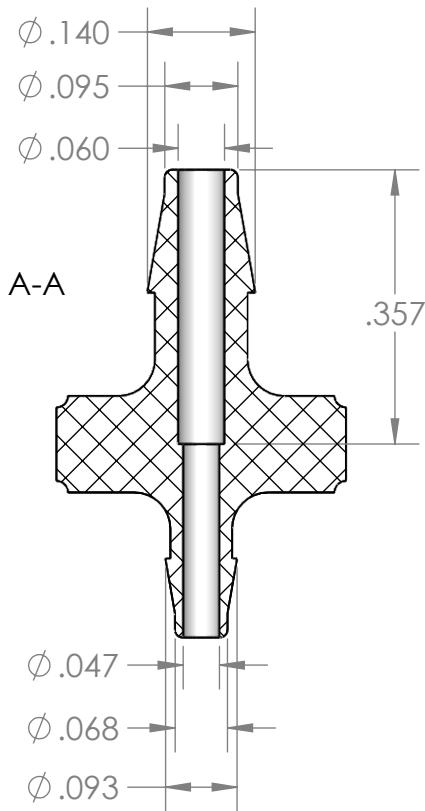

SECTION A-A

PROPRIETARY AND CONFIDENTIAL

Description

3/32" Hose Barb x 1/16" Hose Barb Connector,
 Precision Molded, Clear Polycarbonate

MFR# MAD55-YC0

THE INFORMATION CONTAINED IN THIS DRAWING IS THE SOLE PROPERTY OF INDUSTRIAL SPECIALTIES MFG. AND IS MED SPECIALITES. ANY REPRODUCTION IN PART OR AS A WHOLE WITHOUT THE WRITTEN PERMISSION OF INDUSTRIAL SPECIALTIES MFG. AND IS MED SPECIALITES IS PROHIBITED.

| | |
|------|-----------|
| NAME | DATE |
| M.E. | 5/19/2017 |

PART#
 VCAPM-332116-PC

REV
 1

SHEET 1 OF 1

SCALE: 4:1

DO NOT SCALE DRAWING

industrialspec.com | 800-781-8486