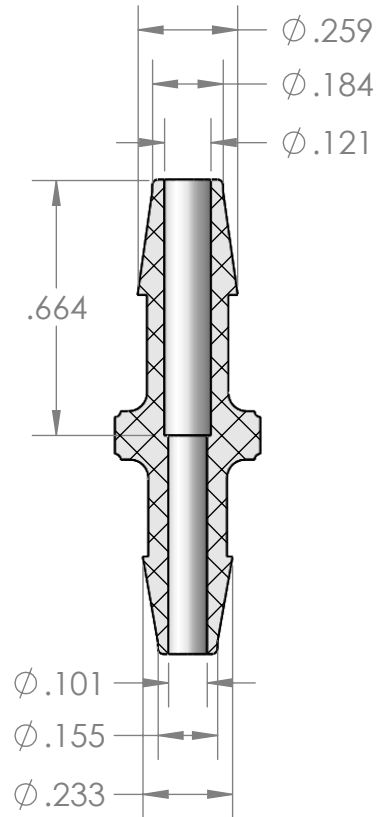

SECTION A-A

PROPRIETARY AND CONFIDENTIAL

Description

3/16" Hose Barb x 5/32" Hose Barb Connector,
Precision Molded, Natural Polypropylene

MFR# MAD26-PP0

THE INFORMATION CONTAINED IN THIS DRAWING IS THE SOLE PROPERTY OF INDUSTRIAL SPECIALTIES MFG. AND IS MED SPECIALITES. ANY REPRODUCTION IN PART OR AS A WHOLE WITHOUT THE WRITTEN PERMISSION OF INDUSTRIAL SPECIALTIES MFG. AND IS MED SPECIALITES IS PROHIBITED.

NAME	DATE
M.E.	5/16/2017

SHEET 1 OF 1

SCALE: 2:1

DO NOT SCALE DRAWING

PART# VCAPM-316532-PP	REV 1
---------------------------------	-----------------

industrialspec.com | 800-781-8486