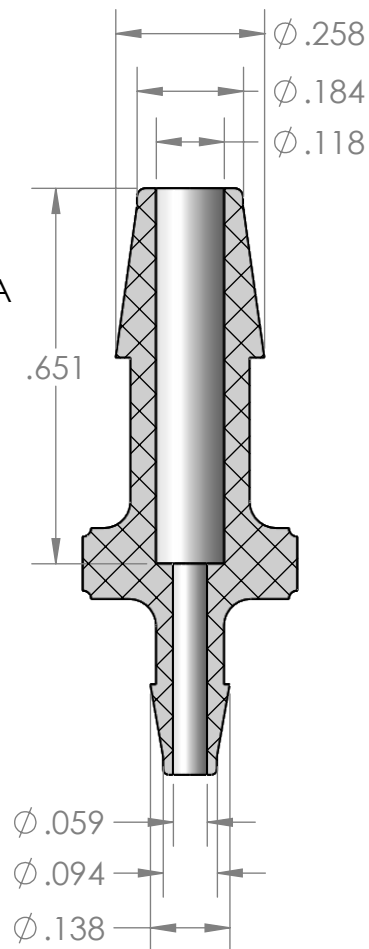

SECTION A-A

PROPRIETARY AND CONFIDENTIAL

Description

3/16" Hose Barb x 3/32" Hose Barb Connector,
Precision Molded, White Nylon

MFR# MAD81-NY2

THE INFORMATION CONTAINED IN THIS DRAWING IS THE SOLE PROPERTY OF INDUSTRIAL SPECIALTIES MFG. AND IS MED SPECIALITES. ANY REPRODUCTION IN PART OR AS A WHOLE WITHOUT THE WRITTEN PERMISSION OF INDUSTRIAL SPECIALTIES MFG. AND IS MED SPECIALITES IS PROHIBITED.

NAME	DATE
M.E.	5/11/2017

PART#
VCAPM-316332-WN

REV
1

SHEET 1 OF 1

SCALE: 2:1

DO NOT SCALE DRAWING

industrialspec.com | 800-781-8486