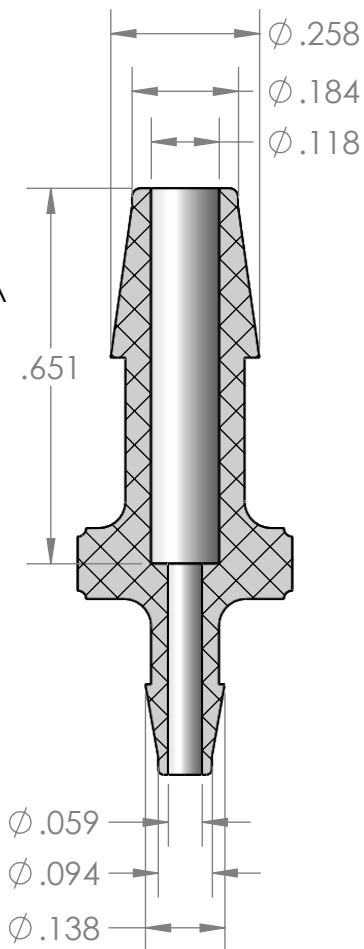

SECTION A-A

PROPRIETARY AND CONFIDENTIAL

Description

3/16" Hose Barb x 3/32" Hose Barb Connector,
Precision Molded, Natural Polypropylene

MFR# MAD81-PP0

THE INFORMATION CONTAINED IN THIS DRAWING IS THE SOLE PROPERTY OF INDUSTRIAL SPECIALTIES MFG. AND IS MED SPECIALITES. ANY REPRODUCTION IN PART OR AS A WHOLE WITHOUT THE WRITTEN PERMISSION OF INDUSTRIAL SPECIALTIES MFG. AND IS MED SPECIALITES IS PROHIBITED.

NAME	DATE
M.E.	5/11/2017

PART#
VCAPM-316332-PP

REV
1

SHEET 1 OF 1

SCALE: 2:1

DO NOT SCALE DRAWING

industrialspec.com | 800-781-8486