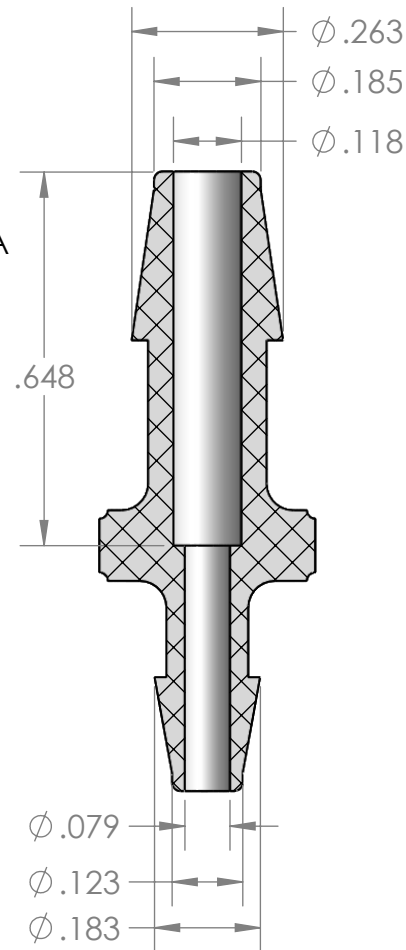

SECTION A-A

PROPRIETARY AND CONFIDENTIAL

Description

3/16" Hose Barb x 1/8" Hose Barb Connector,
Precision Molded, White Nylon

MFR# MAD65-NY2

THE INFORMATION CONTAINED IN THIS DRAWING IS THE SOLE PROPERTY OF INDUSTRIAL SPECIALTIES MFG. AND IS MED SPECIALITES. ANY REPRODUCTION IN PART OR AS A WHOLE WITHOUT THE WRITTEN PERMISSION OF INDUSTRIAL SPECIALTIES MFG. AND IS MED SPECIALITES IS PROHIBITED.

NAME	DATE
M.E.	5/11/2017

PART#
VCAPM-31618-WN

REV
1

SHEET 1 OF 1

SCALE: 3:1

DO NOT SCALE DRAWING

industrialspec.com | 800-781-8486