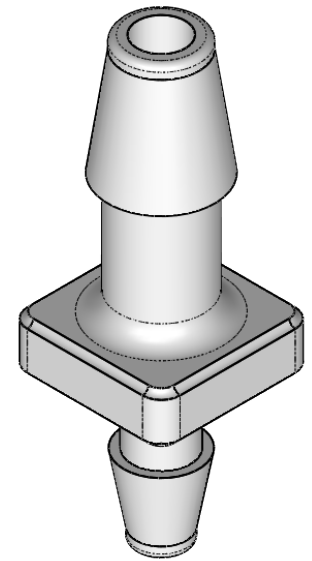

SECTION A-A

PROPRIETARY AND CONFIDENTIAL

Description

3/16" Hose Barb x 1/8" Hose Barb Connector,
Precision Molded, White Nylon

MFR# MAD65-NY2

THE INFORMATION CONTAINED IN THIS DRAWING IS THE SOLE PROPERTY OF INDUSTRIAL SPECIALTIES MFG. AND IS MED SPECIALITES. ANY REPRODUCTION IN PART OR AS A WHOLE WITHOUT THE WRITTEN PERMISSION OF INDUSTRIAL SPECIALTIES MFG. AND IS MED SPECIALITES IS PROHIBITED.

NAME	DATE
M.E.	5/11/2017

PART#
VCAPM-31618-WN

REV
1

SHEET 1 OF 1

SCALE: 3:1

DO NOT SCALE DRAWING

industrialspec.com | 800-781-8486