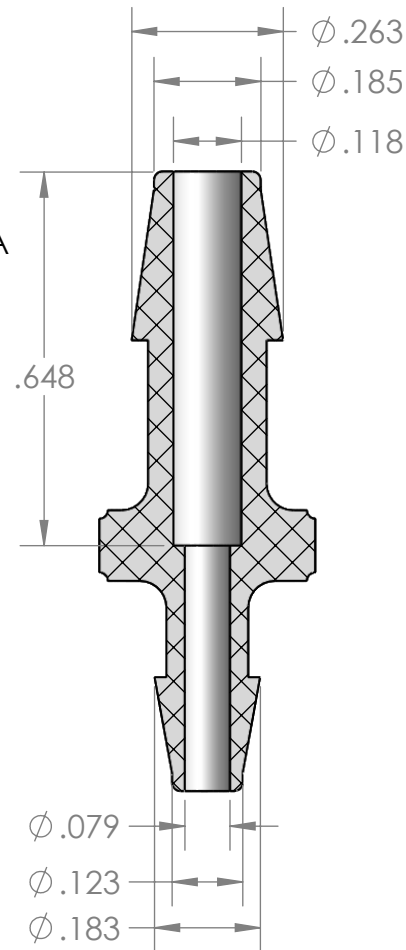

SECTION A-A

PROPRIETARY AND CONFIDENTIAL

Description

3/16" Hose Barb x 1/8" Hose Barb Connector,
Precision Molded, Natural Polypropylene

MFR# MAD65-PP0

THE INFORMATION CONTAINED IN THIS DRAWING IS THE SOLE PROPERTY OF INDUSTRIAL SPECIALTIES MFG. AND IS MED SPECIALITES. ANY REPRODUCTION IN PART OR AS A WHOLE WITHOUT THE WRITTEN PERMISSION OF INDUSTRIAL SPECIALTIES MFG. AND IS MED SPECIALITES IS PROHIBITED.

NAME	DATE
M.E.	5/11/2017

PART#
VCAPM-31618-PP

REV
1

SHEET 1 OF 1

SCALE: 3:1

DO NOT SCALE DRAWING

industrialspec.com | 800-781-8486