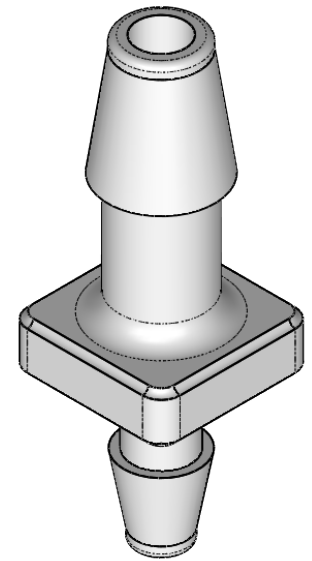

SECTION A-A

PROPRIETARY AND CONFIDENTIAL

Description

3/16" Hose Barb x 1/8" Hose Barb Connector,
Precision Molded, Natural Polypropylene

MFR# MAD65-PP0

THE INFORMATION CONTAINED IN THIS DRAWING IS THE SOLE PROPERTY OF INDUSTRIAL SPECIALTIES MFG. AND IS MED SPECIALITES. ANY REPRODUCTION IN PART OR AS A WHOLE WITHOUT THE WRITTEN PERMISSION OF INDUSTRIAL SPECIALTIES MFG. AND IS MED SPECIALITES IS PROHIBITED.

NAME	DATE
M.E.	5/11/2017

PART#
VCAPM-31618-PP

REV
1

SHEET 1 OF 1

SCALE: 3:1

DO NOT SCALE DRAWING

industrialspec.com | 800-781-8486