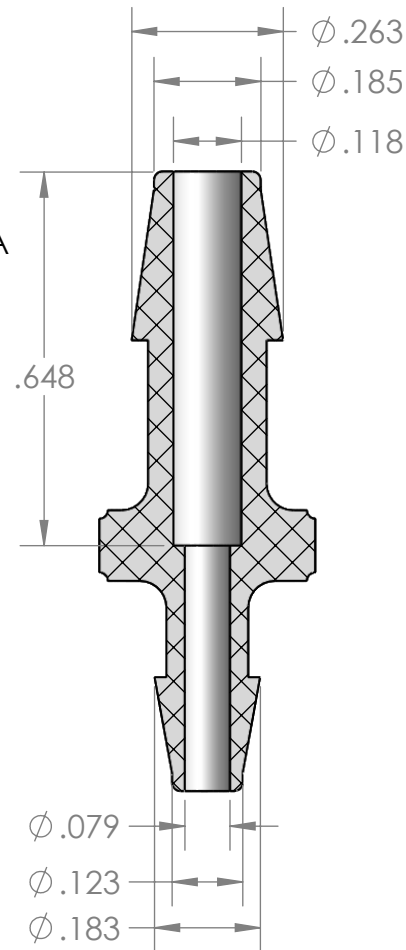

SECTION A-A

PROPRIETARY AND CONFIDENTIAL

Description

3/16" Hose Barb x 1/8" Hose Barb Connector,
Precision Molded, Clear Polycarbonate

MFR# MAD65-YC0

THE INFORMATION CONTAINED IN THIS DRAWING IS THE SOLE PROPERTY OF INDUSTRIAL SPECIALTIES MFG. AND IS MED SPECIALITES. ANY REPRODUCTION IN PART OR AS A WHOLE WITHOUT THE WRITTEN PERMISSION OF INDUSTRIAL SPECIALTIES MFG. AND IS MED SPECIALITES IS PROHIBITED.

NAME	DATE
M.E.	5/11/2017

PART#
VCAPM-31618-PC

REV
1

SHEET 1 OF 1

SCALE: 3:1

DO NOT SCALE DRAWING

industrialspec.com | 800-781-8486