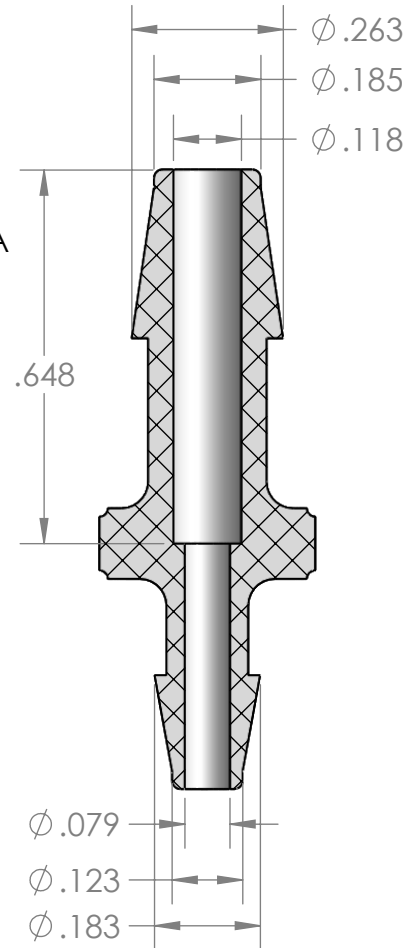

SECTION A-A

PROPRIETARY AND CONFIDENTIAL

**Description**

3/16" Hose Barb x 1/8" Hose Barb Connector,  
Precision Molded, Natural Kynar

MFR# MAD65-DF0

THE INFORMATION CONTAINED IN THIS DRAWING IS THE SOLE PROPERTY OF INDUSTRIAL SPECIALTIES MFG. AND IS MED SPECIALITES. ANY REPRODUCTION IN PART OR AS A WHOLE WITHOUT THE WRITTEN PERMISSION OF INDUSTRIAL SPECIALTIES MFG. AND IS MED SPECIALITES IS PROHIBITED.

NAME	DATE
M.E.	5/11/2017

**PART#**  
VCAPM-31618-K

REV  
1

SHEET 1 OF 1

SCALE: 3:1

DO NOT SCALE DRAWING

industrialspec.com | 800-781-8486