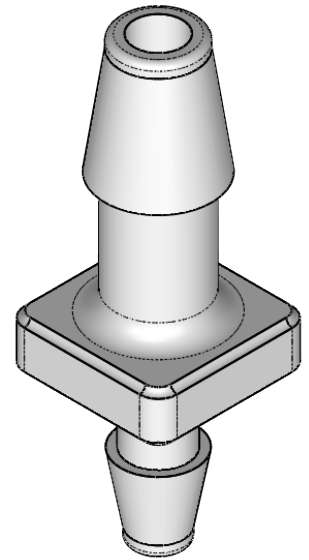

SECTION A-A

PROPRIETARY AND CONFIDENTIAL

**Description**

3/16" Hose Barb x 1/8" Hose Barb Connector,  
Precision Molded, Natural Kynar

MFR# MAD65-DF0

THE INFORMATION CONTAINED IN THIS DRAWING IS THE SOLE PROPERTY OF INDUSTRIAL SPECIALTIES MFG. AND IS MED SPECIALITES. ANY REPRODUCTION IN PART OR AS A WHOLE WITHOUT THE WRITTEN PERMISSION OF INDUSTRIAL SPECIALTIES MFG. AND IS MED SPECIALITES IS PROHIBITED.

NAME	DATE
M.E.	5/11/2017

**PART#**  
VCAPM-31618-K

REV  
1

SHEET 1 OF 1

SCALE: 3:1

DO NOT SCALE DRAWING

industrialspec.com | 800-781-8486