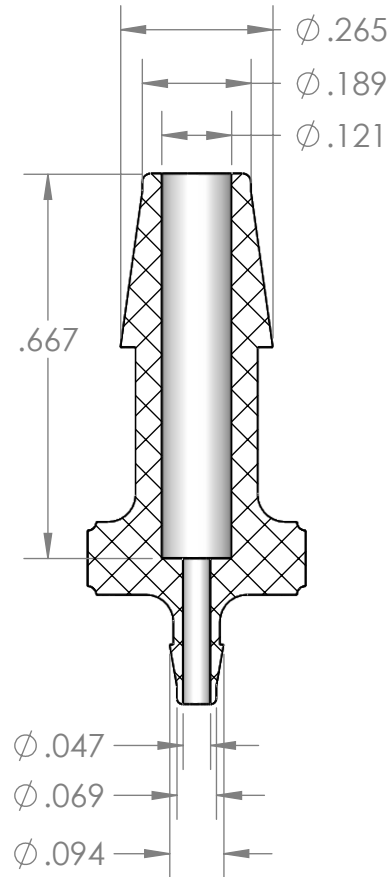

SECTION A-A

PROPRIETARY AND CONFIDENTIAL

Description

3/16" Hose Barb x 1/16" Hose Barb Connector,
Precision Molded, White Nylon

MFR# MAD60-NY2

THE INFORMATION CONTAINED IN THIS DRAWING IS THE SOLE PROPERTY OF INDUSTRIAL SPECIALTIES MFG. AND IS MED SPECIALITES. ANY REPRODUCTION IN PART OR AS A WHOLE WITHOUT THE WRITTEN PERMISSION OF INDUSTRIAL SPECIALTIES MFG. AND IS MED SPECIALITES IS PROHIBITED.

NAME	DATE
M.E.	5/11/2017

PART#
VCAPM-316116-WN

REV
1

SHEET 1 OF 1

SCALE: 2:1

DO NOT SCALE DRAWING

industrialspec.com | 800-781-8486

5

4

3

2

1