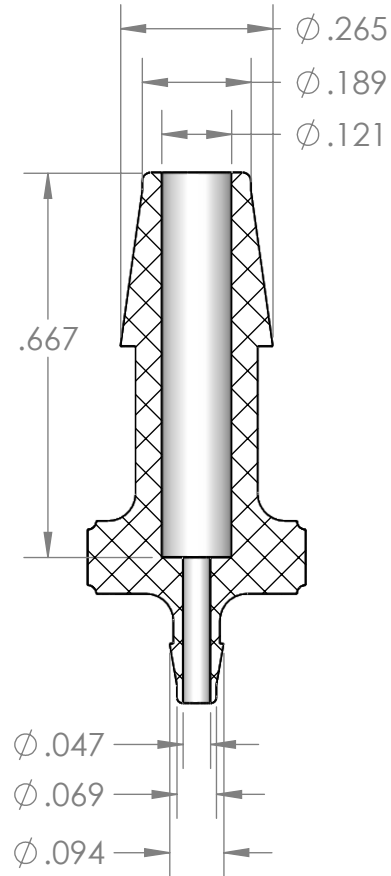

SECTION A-A

PROPRIETARY AND CONFIDENTIAL

Description

3/16" Hose Barb x 1/16" Hose Barb Connector,
Precision Molded, Clear Polycarbonate

MFR# MAD60-YC0

THE INFORMATION CONTAINED IN THIS DRAWING IS THE SOLE PROPERTY OF INDUSTRIAL SPECIALTIES MFG. AND IS MED SPECIALITES. ANY REPRODUCTION IN PART OR AS A WHOLE WITHOUT THE WRITTEN PERMISSION OF INDUSTRIAL SPECIALTIES MFG. AND IS MED SPECIALITES IS PROHIBITED.

NAME	DATE
M.E.	5/11/2017

PART#
VCAPM-316116-PC

REV
1

SHEET 1 OF 1

SCALE: 2:1

DO NOT SCALE DRAWING

industrialspec.com | 800-781-8486

5

4

3

2

1