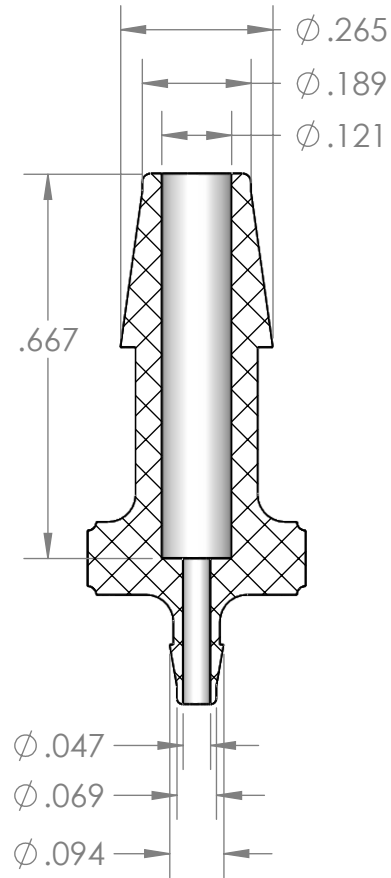

SECTION A-A

PROPRIETARY AND CONFIDENTIAL

Description

3/16" Hose Barb x 1/16" Hose Barb Connector,
Precision Molded, Natural Kynar

MFR# MAD60-DF0

THE INFORMATION CONTAINED IN THIS DRAWING IS THE SOLE PROPERTY OF INDUSTRIAL SPECIALTIES MFG. AND IS MED SPECIALITES. ANY REPRODUCTION IN PART OR AS A WHOLE WITHOUT THE WRITTEN PERMISSION OF INDUSTRIAL SPECIALTIES MFG. AND IS MED SPECIALITES IS PROHIBITED.

NAME	DATE
M.E.	5/11/2017

PART#
VCAPM-316116-K

REV
1

SHEET 1 OF 1

SCALE: 2:1

DO NOT SCALE DRAWING

industrialspec.com | 800-781-8486

5

4

3

2

1