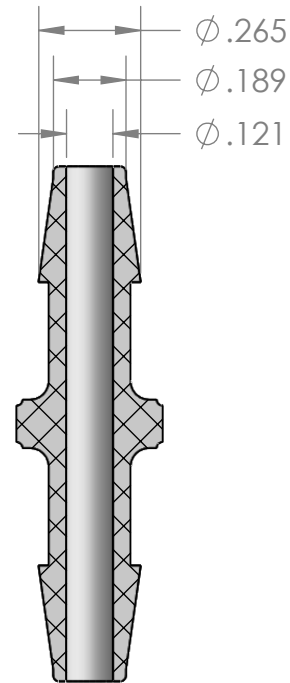

SECTION A-A

PROPRIETARY AND CONFIDENTIAL

Description

3/16" Hose Barb Connector,
Precision Molded, White Nylon

MFR# MAC29-NY2

THE INFORMATION CONTAINED IN THIS DRAWING IS THE SOLE PROPERTY OF INDUSTRIAL SPECIALTIES MFG. AND IS MED SPECIALITES. ANY REPRODUCTION IN PART OR AS A WHOLE WITHOUT THE WRITTEN PERMISSION OF INDUSTRIAL SPECIALTIES MFG. AND IS MED SPECIALITES IS PROHIBITED.

NAME DATE
DRAWN BY: M.E. 5/18/2017

SHEET 1 OF 1

SCALE: 2:1

DO NOT SCALE DRAWING

PART#
VCAPM-316-WN

REV
1

industrialspec.com | 800-781-8486