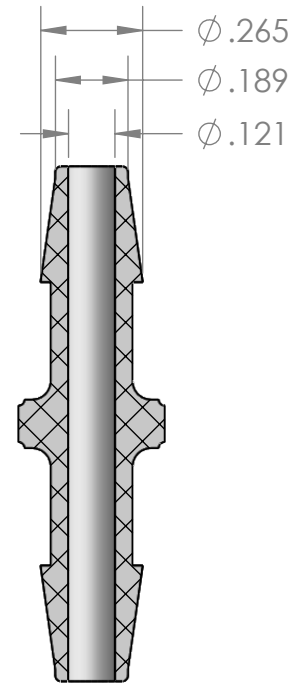

SECTION A-A

PROPRIETARY AND CONFIDENTIAL

Description

3/16" Hose Barb Connector,
 Precision Molded, Natural Kynar

MFR# MAC29-DF0

THE INFORMATION CONTAINED IN THIS DRAWING IS THE SOLE PROPERTY OF INDUSTRIAL SPECIALTIES MFG. AND IS MED SPECIALITES. ANY REPRODUCTION IN PART OR AS A WHOLE WITHOUT THE WRITTEN PERMISSION OF INDUSTRIAL SPECIALTIES MFG. AND IS MED SPECIALITES IS PROHIBITED.

NAME DATE
 DRAWN BY: M.E. 5/18/2017

SHEET 1 OF 1

SCALE: 2:1

DO NOT SCALE DRAWING

PART#
 VCAPM-316-K

REV
 1

industrialspec.com | 800-781-8486

5