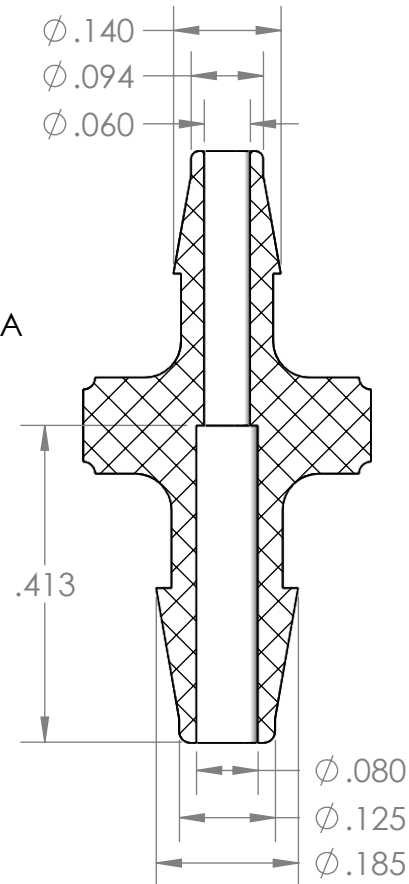

SECTION A-A

PROPRIETARY AND CONFIDENTIAL

Description

THE INFORMATION CONTAINED IN THIS DRAWING IS THE SOLE PROPERTY OF INDUSTRIAL SPECIALTIES MFG. AND IS MED SPECIALITES. ANY REPRODUCTION IN PART OR AS A WHOLE WITHOUT THE WRITTEN PERMISSION OF INDUSTRIAL SPECIALTIES MFG. AND IS MED SPECIALITES IS PROHIBITED.

1/8" Hose Barb x 3/32" Hose Barb Connector,
Precision Molded, Natural Polypropylene

MFR# MAD71-PP0

NAME	DATE
M.E.	5/11/2017

SHEET 1 OF 1

SCALE: 4:1

DO NOT SCALE DRAWING

PART# VCAPM-18332-PP	REV 1

industrialspec.com | 800-781-8486