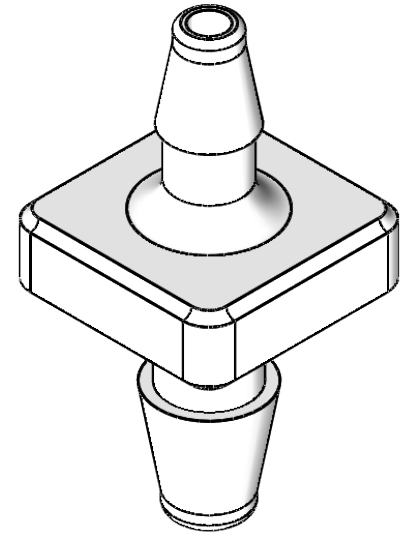

PROPRIETARY AND CONFIDENTIAL

Description

THE INFORMATION CONTAINED IN THIS DRAWING IS THE SOLE PROPERTY OF INDUSTRIAL SPECIALTIES MFG. AND IS MED SPECIALITES. ANY REPRODUCTION IN PART OR AS A WHOLE WITHOUT THE WRITTEN PERMISSION OF INDUSTRIAL SPECIALTIES MFG. AND IS MED SPECIALITES IS PROHIBITED.

1/8" Hose Barb x 3/32" Hose Barb Connector,
Precision Molded, Natural Polypropylene

MFR# MAD71-PP0

NAME	DATE
M.E.	5/11/2017

SHEET 1 OF 1

SCALE: 4:1

DO NOT SCALE DRAWING

PART# VCAPM-18332-PP	REV 1

industrialspec.com | 800-781-8486