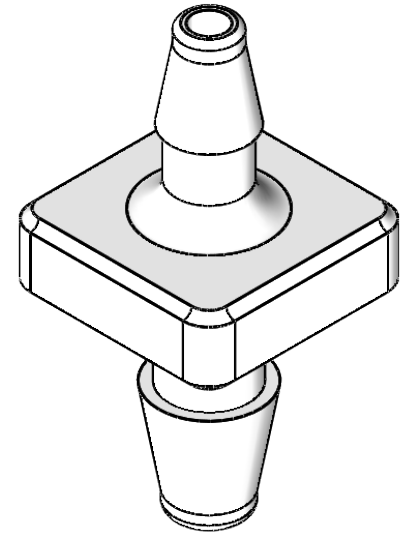

SECTION A-A

PROPRIETARY AND CONFIDENTIAL

Description

1/8" Hose Barb x 3/32" Hose Barb Connector,
Precision Molded, Clear Polycarbonate

MFR# MAD71-YC0

THE INFORMATION CONTAINED IN THIS DRAWING IS THE SOLE PROPERTY OF INDUSTRIAL SPECIALTIES MFG. AND IS MED SPECIALITES. ANY REPRODUCTION IN PART OR AS A WHOLE WITHOUT THE WRITTEN PERMISSION OF INDUSTRIAL SPECIALTIES MFG. AND IS MED SPECIALITES IS PROHIBITED.

NAME	DATE
M.E.	5/11/2017

SHEET 1 OF 1

SCALE: 4:1

DO NOT SCALE DRAWING

PART#
VCAPM-18332-PC

REV
1

industrialspec.com | 800-781-8486