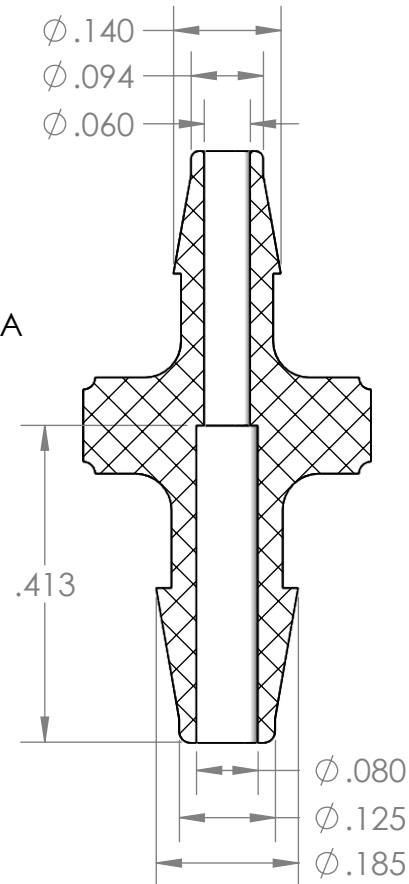

SECTION A-A

PROPRIETARY AND CONFIDENTIAL

Description

1/8" Hose Barb x 3/32" Hose Barb Connector,
Precision Molded, Clear Polycarbonate

MFR# MAD71-YC0

THE INFORMATION CONTAINED IN THIS DRAWING IS THE SOLE PROPERTY OF INDUSTRIAL SPECIALTIES MFG. AND IS MED SPECIALITES. ANY REPRODUCTION IN PART OR AS A WHOLE WITHOUT THE WRITTEN PERMISSION OF INDUSTRIAL SPECIALTIES MFG. AND IS MED SPECIALITES IS PROHIBITED.

NAME	DATE
M.E.	5/11/2017

SHEET 1 OF 1

SCALE: 4:1

DO NOT SCALE DRAWING

PART#
VCAPM-18332-PC

REV
1

industrialspec.com | 800-781-8486