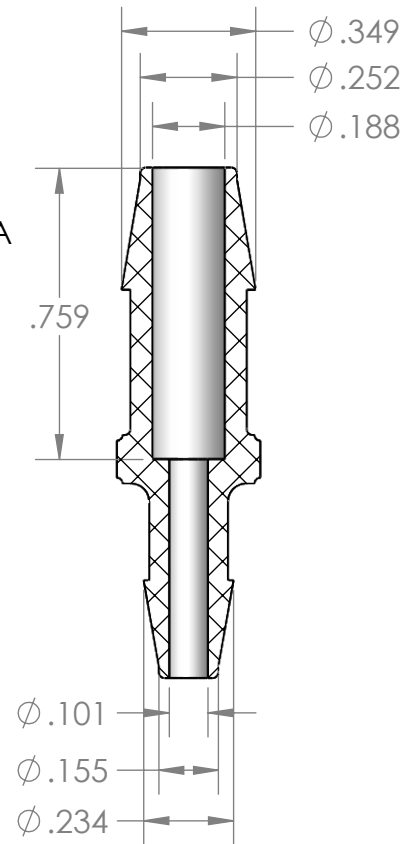

SECTION A-A

PROPRIETARY AND CONFIDENTIAL

Description

1/4" Hose Barb x 5/32" Hose Barb Connector,
Precision Molded, White Nylon

MFR# MAD39-NY2

THE INFORMATION CONTAINED IN THIS DRAWING IS THE SOLE PROPERTY OF INDUSTRIAL SPECIALTIES MFG. AND IS MED SPECIALITES. ANY REPRODUCTION IN PART OR AS A WHOLE WITHOUT THE WRITTEN PERMISSION OF INDUSTRIAL SPECIALTIES MFG. AND IS MED SPECIALITES IS PROHIBITED.

NAME	DATE
M.E.	5/10/2017

PART#
VCAPM-14532-WN

REV
1

SHEET 1 OF 1

SCALE: 2:1

DO NOT SCALE DRAWING

industrialspec.com | 800-781-8486