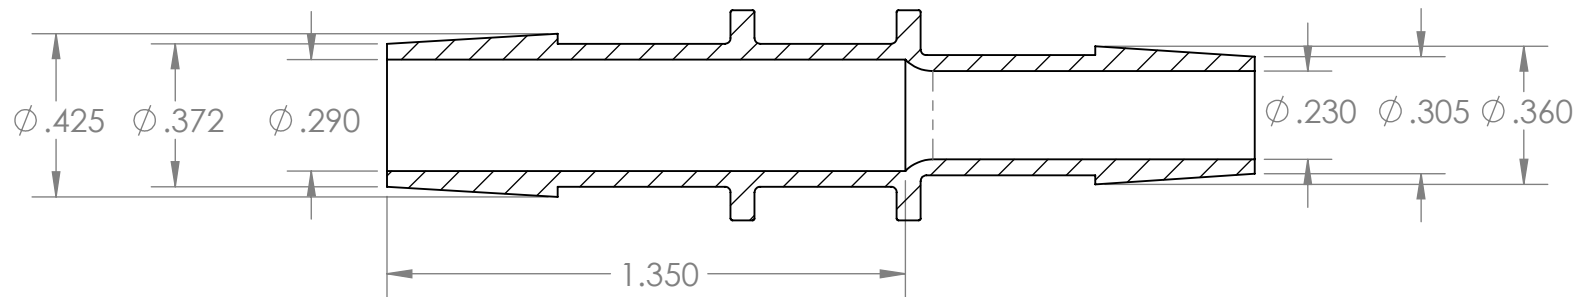

SECTION A-A

PROPRIETARY AND CONFIDENTIAL

Description

THE INFORMATION CONTAINED IN THIS DRAWING IS THE SOLE PROPERTY OF INDUSTRIAL SPECIALTIES MFG. AND IS MED SPECIALITES. ANY REPRODUCTION IN PART OR AS A WHOLE WITHOUT THE WRITTEN PERMISSION OF INDUSTRIAL SPECIALTIES MFG. AND IS MED SPECIALITES IS PROHIBITED.

3/8" Hose Barb x 5/16" Hose Barb Connector, White Nylon

NAME DATE
DRAWN BY: M.E. 3/31/2014

PART# UCBJ-38516-WN

REV
1

SHEET 1 OF 1

SCALE: 2:1

DO NOT SCALE DRAWING

Industrial Specialties Mfg.
IS Med Specialties