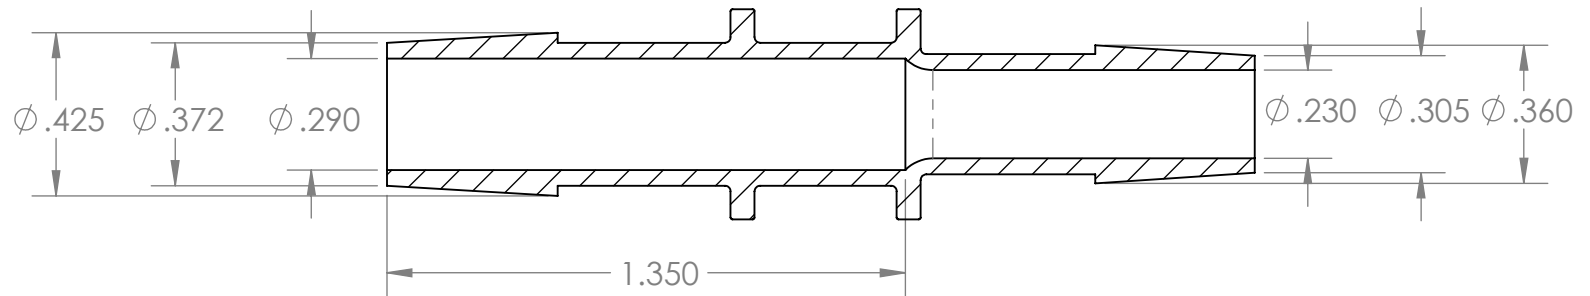

SECTION A-A

PROPRIETARY AND CONFIDENTIAL

Description

THE INFORMATION CONTAINED IN THIS DRAWING IS THE SOLE PROPERTY OF INDUSTRIAL SPECIALTIES MFG. AND IS MED SPECIALITES. ANY REPRODUCTION IN PART OR AS A WHOLE WITHOUT THE WRITTEN PERMISSION OF INDUSTRIAL SPECIALTIES MFG. AND IS MED SPECIALITES IS PROHIBITED.

3/8" Hose Barb x 5/16" Hose Barb Connector,
Natural Polypropylene

NAME	DATE
M.E.	3/31/2014

PART# UCBJ-38516-PP

REV
1

SHEET 1 OF 1

SCALE: 2:1

DO NOT SCALE DRAWING

Industrial Specialties Mfg.
IS Med Specialties