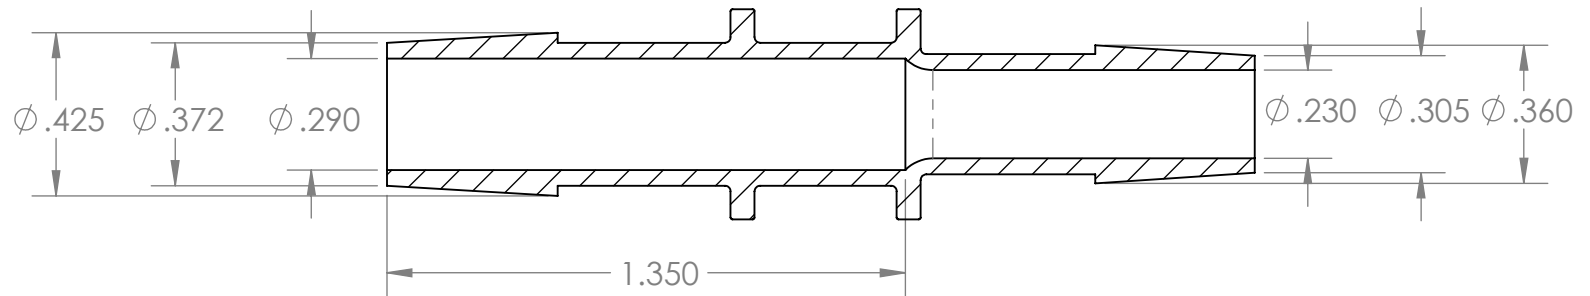

SECTION A-A

PROPRIETARY AND CONFIDENTIAL

Description

THE INFORMATION CONTAINED IN THIS DRAWING IS THE SOLE PROPERTY OF INDUSTRIAL SPECIALTIES MFG. AND IS MED SPECIALITES. ANY REPRODUCTION IN PART OR AS A WHOLE WITHOUT THE WRITTEN PERMISSION OF INDUSTRIAL SPECIALTIES MFG. AND IS MED SPECIALITES IS PROHIBITED.

3/8" Hose Barb x 5/16" Hose Barb Connector,
Natural Nylon

NAME	DATE
M.E.	2/28/2014

PART# UCBJ-38516-N

REV
1

SHEET 1 OF 1

SCALE: 2:1

DO NOT SCALE DRAWING

Industrial Specialties Mfg.
IS Med Specialties