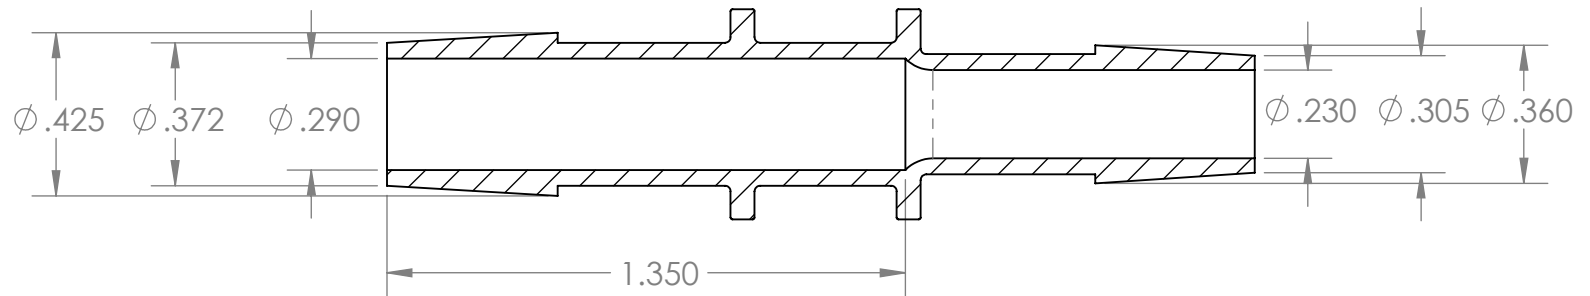

SECTION A-A

PROPRIETARY AND CONFIDENTIAL

Description

THE INFORMATION CONTAINED IN THIS DRAWING IS THE SOLE PROPERTY OF INDUSTRIAL SPECIALTIES MFG. AND IS MED SPECIALITES. ANY REPRODUCTION IN PART OR AS A WHOLE WITHOUT THE WRITTEN PERMISSION OF INDUSTRIAL SPECIALTIES MFG. AND IS MED SPECIALITES IS PROHIBITED.

3/8" Hose Barb x 5/16" Hose Barb Connector, Automotive Grade Black Nylon

NAME	DATE
M.E.	3/31/2014

PART# UCBJ-38516-BN

REV
1

SHEET 1 OF 1

SCALE: 2:1

DO NOT SCALE DRAWING

Industrial Specialties Mfg.
IS Med Specialties