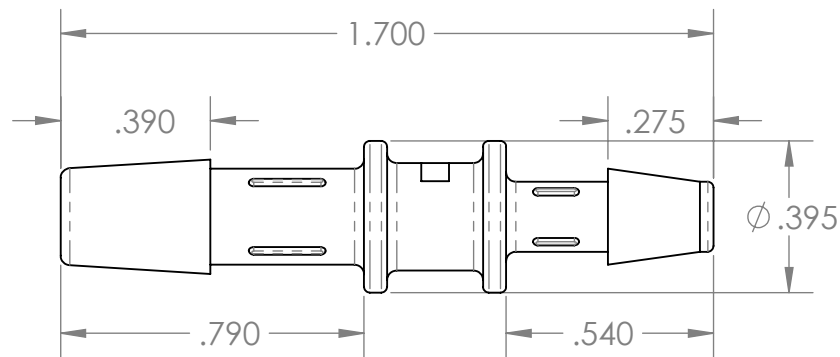

SECTION A-A

PROPRIETARY AND CONFIDENTIAL

Description

1/4" Hose Barb x 3/16" Hose Barb Connector,  
Natural Polypropylene

THE INFORMATION CONTAINED IN THIS DRAWING IS THE SOLE PROPERTY OF INDUSTRIAL SPECIALTIES MFG. AND IS MED SPECIALITES. ANY REPRODUCTION IN PART OR AS A WHOLE WITHOUT THE WRITTEN PERMISSION OF INDUSTRIAL SPECIALTIES MFG. AND IS MED SPECIALITES IS PROHIBITED.

NAME DATE  
DRAWN BY: M.E. 12/10/2015

PART#  
UCBJ-14316-PP

REV  
1

SHEET 1 OF 1

SCALE: 2:1

DO NOT SCALE DRAWING

**Industrial Specialties Mfg.**

**IS Med Specialties**