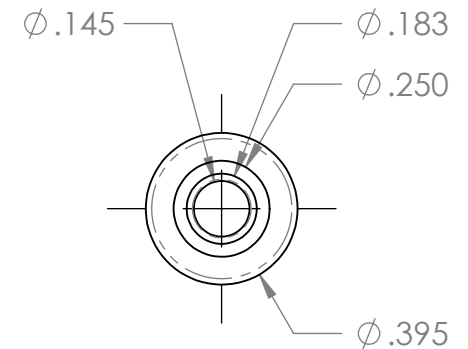

SECTION A-A

PROPRIETARY AND CONFIDENTIAL

Description

1/4" Hose Barb x 3/16" Hose Barb Connector,  
Natural Polypropylene

THE INFORMATION CONTAINED IN THIS DRAWING IS THE SOLE PROPERTY OF INDUSTRIAL SPECIALTIES MFG. AND IS MED SPECIALITES. ANY REPRODUCTION IN PART OR AS A WHOLE WITHOUT THE WRITTEN PERMISSION OF INDUSTRIAL SPECIALTIES MFG. AND IS MED SPECIALITES IS PROHIBITED.