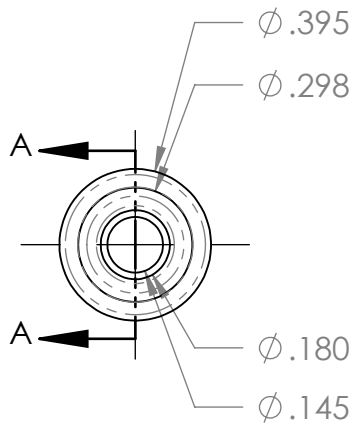

SECTION A-A

PROPRIETARY AND CONFIDENTIAL

Description

1/4" Hose Barb x 3/16" Hose Barb Connector,  
Natural Polypropylene

THE INFORMATION CONTAINED IN THIS DRAWING IS THE SOLE PROPERTY OF INDUSTRIAL SPECIALTIES MFG. AND IS MED SPECIALITES. ANY REPRODUCTION IN PART OR AS A WHOLE WITHOUT THE WRITTEN PERMISSION OF INDUSTRIAL SPECIALTIES MFG. AND IS MED SPECIALITES IS PROHIBITED.

NAME DATE  
DRAWN BY: M.E. 12/10/2015

PART#  
UCBJ-14316-PP

REV  
1

SHEET 1 OF 1

SCALE: 2:1

DO NOT SCALE DRAWING

**Industrial Specialties Mfg.**

**IS Med Specialties**