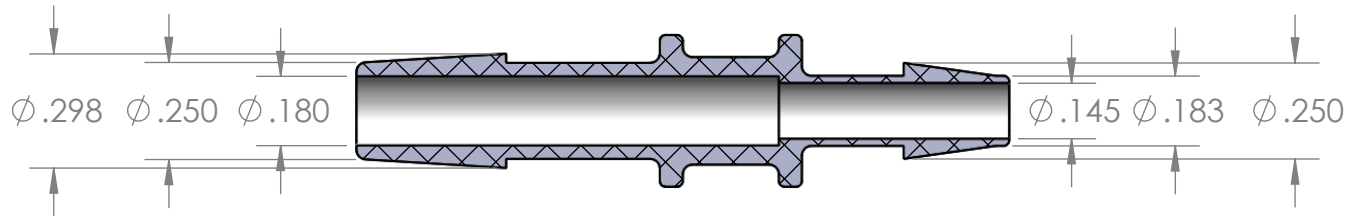

SECTION A-A

PROPRIETARY AND CONFIDENTIAL

Description

1/4" Hose Barb x 3/16" Hose Barb Connector,  
Natural Polypropylene

THE INFORMATION CONTAINED IN THIS DRAWING IS THE SOLE PROPERTY OF INDUSTRIAL SPECIALTIES MFG. AND IS MED SPECIALITES. ANY REPRODUCTION IN PART OR AS A WHOLE WITHOUT THE WRITTEN PERMISSION OF INDUSTRIAL SPECIALTIES MFG. AND IS MED SPECIALITES IS PROHIBITED.