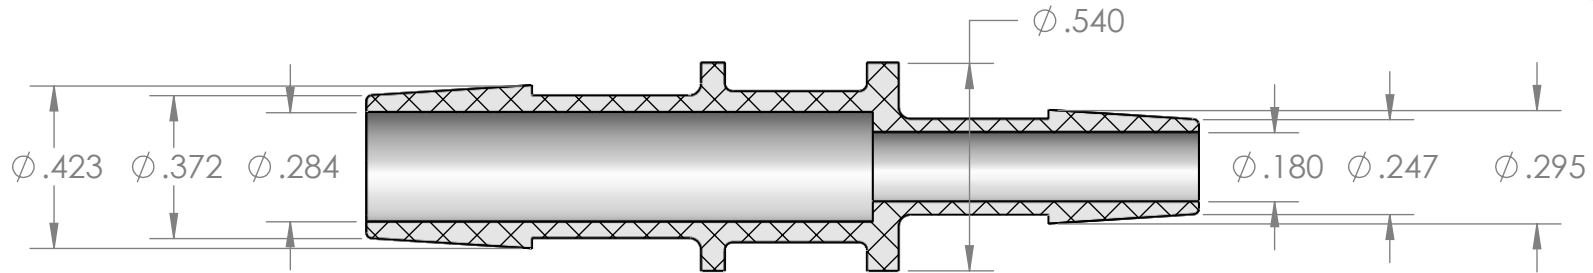

SECTION A-A

PROPRIETARY AND CONFIDENTIAL

Description

3/8" Hose Barb x 1/4" Hose Barb Connector,
Natural Nylon

THE INFORMATION CONTAINED IN THIS DRAWING IS THE SOLE PROPERTY OF INDUSTRIAL SPECIALTIES MFG. AND IS MED SPECIALITES. ANY REPRODUCTION IN PART OR AS A WHOLE WITHOUT THE WRITTEN PERMISSION OF INDUSTRIAL SPECIALTIES MFG. AND IS MED SPECIALITES IS PROHIBITED.

NAME DATE
DRAWN BY: M.E. 4/3/2019

PART#
UCBJ-3814-N

REV
1

SHEET 1 OF 1

SCALE: 2:1

DO NOT SCALE DRAWING

industrialspec.com | 800-781-8486