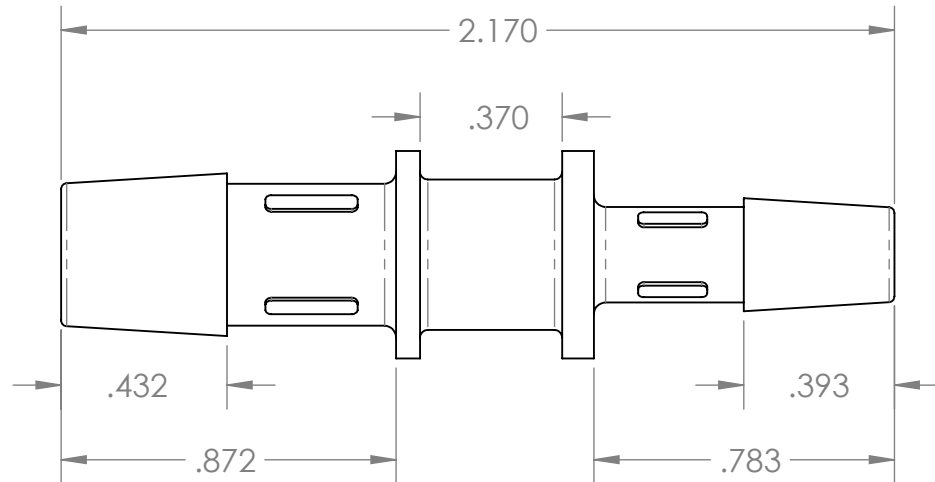

SECTION A-A

PROPRIETARY AND CONFIDENTIAL

Description

3/8" Hose Barb x 1/4" Hose Barb Connector,
Natural Nylon

THE INFORMATION CONTAINED IN THIS DRAWING IS THE SOLE PROPERTY OF INDUSTRIAL SPECIALTIES MFG. AND IS MED SPECIALITES. ANY REPRODUCTION IN PART OR AS A WHOLE WITHOUT THE WRITTEN PERMISSION OF INDUSTRIAL SPECIALTIES MFG. AND IS MED SPECIALITES IS PROHIBITED.

NAME DATE
DRAWN BY: M.E. 4/3/2019

PART#
UCBJ-3814-N

REV
1

SHEET 1 OF 1

SCALE: 2:1

DO NOT SCALE DRAWING

industrialspec.com | 800-781-8486