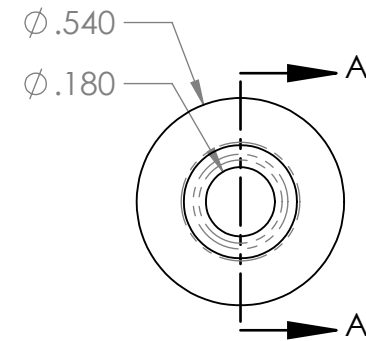

SECTION A-A

PROPRIETARY AND CONFIDENTIAL

Description

3/8" Hose Barb x 1/4" Hose Barb Connector,
Natural Nylon

THE INFORMATION CONTAINED IN THIS DRAWING IS THE SOLE PROPERTY OF INDUSTRIAL SPECIALTIES MFG. AND IS MED SPECIALITES. ANY REPRODUCTION IN PART OR AS A WHOLE WITHOUT THE WRITTEN PERMISSION OF INDUSTRIAL SPECIALTIES MFG. AND IS MED SPECIALITES IS PROHIBITED.

NAME DATE
DRAWN BY: M.E. 4/3/2019

PART#
UCBJ-3814-N

REV
1

SHEET 1 OF 1

SCALE: 2:1

DO NOT SCALE DRAWING

industrialspec.com | 800-781-8486