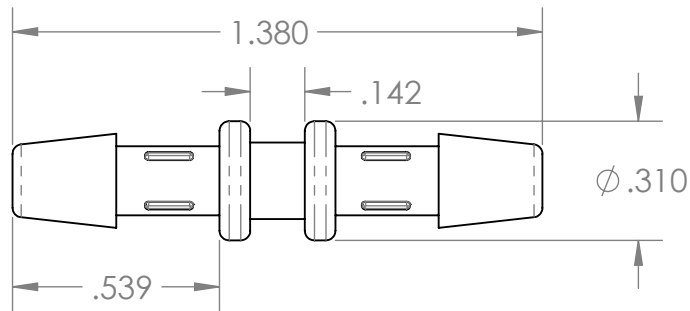

SECTION A-A

PROPRIETARY AND CONFIDENTIAL

Description

3/16" Hose Barb Connector, Polyethylene

THE INFORMATION CONTAINED IN THIS DRAWING IS THE SOLE PROPERTY OF INDUSTRIAL SPECIALTIES MFG. AND IS MED SPECIALITES. ANY REPRODUCTION IN PART OR AS A WHOLE WITHOUT THE WRITTEN PERMISSION OF INDUSTRIAL SPECIALTIES MFG. AND IS MED SPECIALITES IS PROHIBITED.

NAME	DATE
M.E.	2/27/2018

PART#
UCBJ-316-PE

REV
1

SHEET 1 OF 1

SCALE: 2:1

DO NOT SCALE DRAWING

ISM Industrial Specialties Mfg. & IS MED Specialties (ISM)
industrialspec.com | 800-781-8486