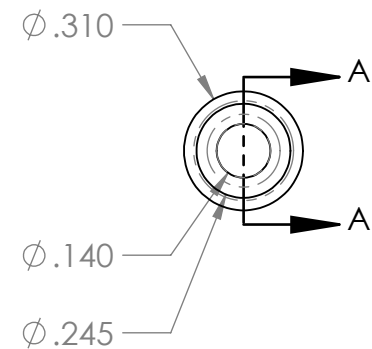

SECTION A-A

PROPRIETARY AND CONFIDENTIAL

Description

3/16" Hose Barb Connector, Polyethylene

THE INFORMATION CONTAINED IN THIS DRAWING IS THE SOLE PROPERTY OF INDUSTRIAL SPECIALTIES MFG. AND IS MED SPECIALITES. ANY REPRODUCTION IN PART OR AS A WHOLE WITHOUT THE WRITTEN PERMISSION OF INDUSTRIAL SPECIALTIES MFG. AND IS MED SPECIALITES IS PROHIBITED.