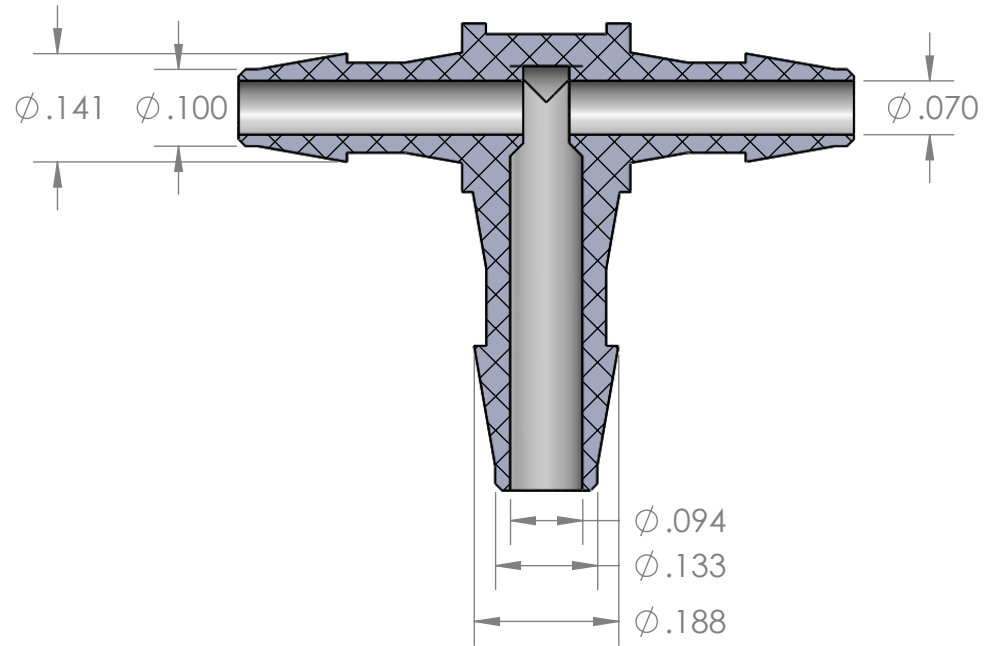

SECTION A-A

PROPRIETARY AND CONFIDENTIAL

Description

THE INFORMATION CONTAINED IN THIS DRAWING IS THE SOLE PROPERTY OF INDUSTRIAL SPECIALTIES MFG. AND IS MED SPECIALITES. ANY REPRODUCTION IN PART OR AS A WHOLE WITHOUT THE WRITTEN PERMISSION OF INDUSTRIAL SPECIALTIES MFG. AND IS MED SPECIALITES IS PROHIBITED.

3/32" Hose Barb (Run) x 1/8" Hose Barb (Branch) Tee, High Pressure Barb Style, White Nylon

Old Part# RT-3-3-2HP

NAME	DATE
M.E.	9/4/2014

PART#	REV
TV-33233218HP-WN	1

SHEET 1 OF 1

SCALE: 4:1

DO NOT SCALE DRAWING

Industrial Specialties Mfg.
IS Med Specialties