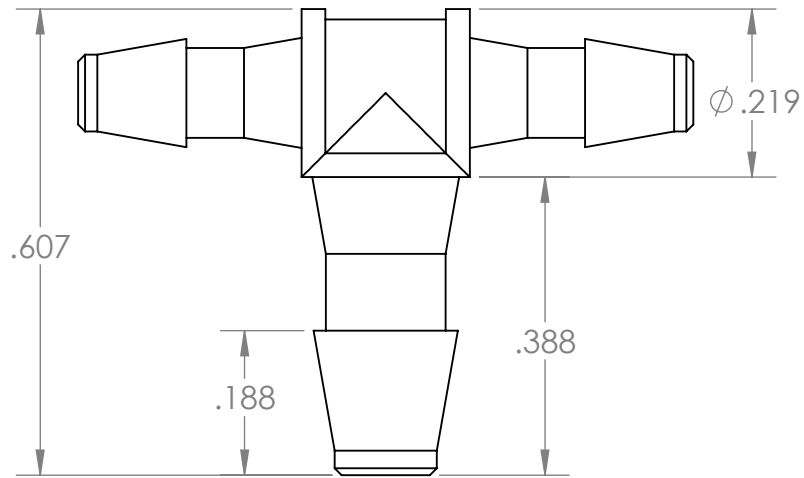

PROPRIETARY AND CONFIDENTIAL

Description

THE INFORMATION CONTAINED IN THIS DRAWING IS THE SOLE PROPERTY OF INDUSTRIAL SPECIALTIES MFG. AND IS MED SPECIALITES. ANY REPRODUCTION IN PART OR AS A WHOLE WITHOUT THE WRITTEN PERMISSION OF INDUSTRIAL SPECIALTIES MFG. AND IS MED SPECIALITES IS PROHIBITED.

3/32" Hose Barb (Run) x 1/8" Hose Barb (Branch) Tee, High Pressure Barb Style, White Nylon

Old Part# RT-3-3-2HP

NAME	DATE
M.E.	9/4/2014

PART#	REV
TV-33233218HP-WN	1

SHEET 1 OF 1

SCALE: 4:1

DO NOT SCALE DRAWING

Industrial Specialties Mfg.
IS Med Specialties