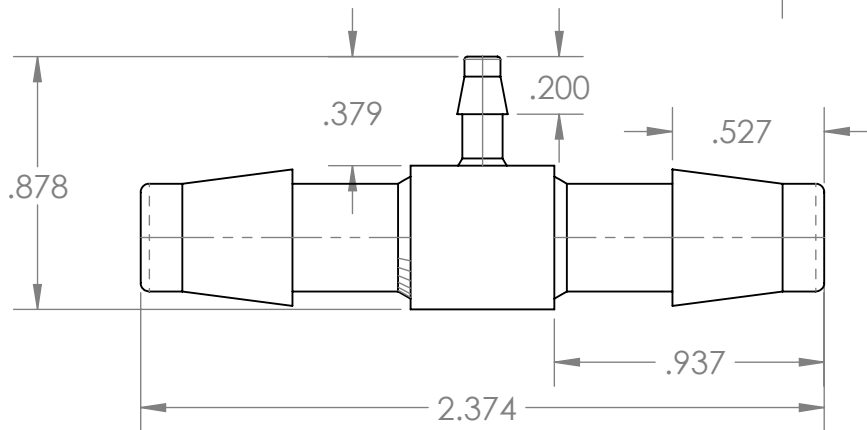

SECTION A-A

PROPRIETARY AND CONFIDENTIAL

Description

3/8" Hose Barb x 1/8" Hose Barb Tee,
Natural Polypropylene

MFR# CEC36-PR0

THE INFORMATION CONTAINED IN THIS DRAWING IS THE SOLE PROPERTY OF INDUSTRIAL SPECIALTIES MFG. AND IS MED SPECIALITES. ANY REPRODUCTION IN PART OR AS A WHOLE WITHOUT THE WRITTEN PERMISSION OF INDUSTRIAL SPECIALTIES MFG. AND IS MED SPECIALITES IS PROHIBITED.

NAME	DATE
M.E.	9/8/2016

PART#
TA-383818-PP

REV
1

SHEET 1 OF 1

SCALE: 3:2

DO NOT SCALE DRAWING

Industrial Specialties Mfg.

IS Med Specialties