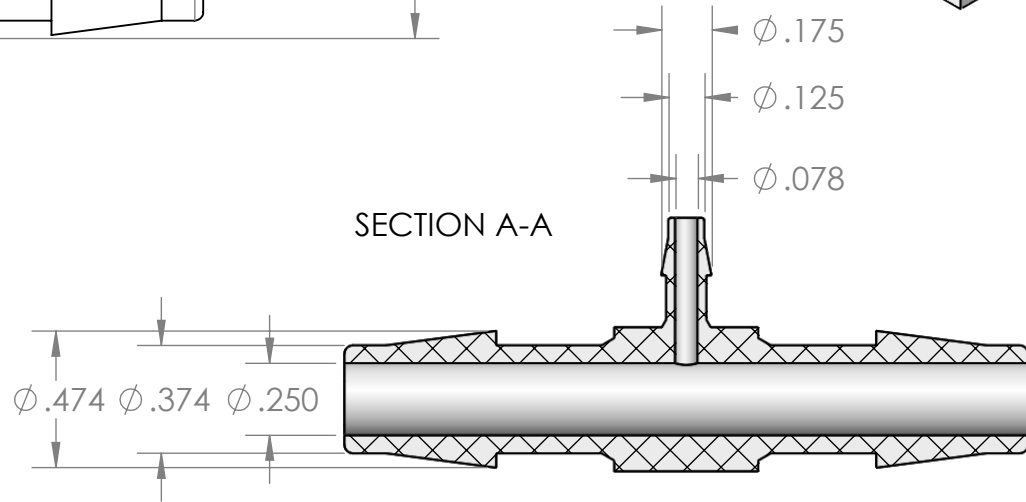

SECTION A-A

PROPRIETARY AND CONFIDENTIAL

Description

3/8" Hose Barb x 1/8" Hose Barb Tee,
Natural Polypropylene

MFR# CEC36-PR0

THE INFORMATION CONTAINED IN THIS DRAWING IS THE SOLE PROPERTY OF INDUSTRIAL SPECIALTIES MFG. AND IS MED SPECIALITES. ANY REPRODUCTION IN PART OR AS A WHOLE WITHOUT THE WRITTEN PERMISSION OF INDUSTRIAL SPECIALTIES MFG. AND IS MED SPECIALITES IS PROHIBITED.

NAME	DATE
M.E.	9/8/2016

PART#
TA-383818-PP

REV
1

SHEET 1 OF 1

SCALE: 3:2

DO NOT SCALE DRAWING

Industrial Specialties Mfg.

IS Med Specialties