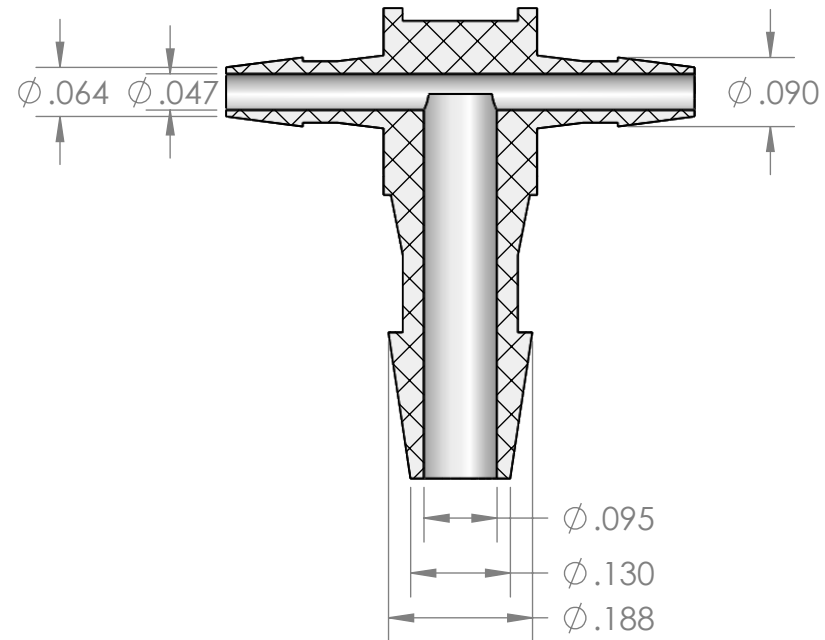

SECTION A-A

PROPRIETARY AND CONFIDENTIAL

Description

THE INFORMATION CONTAINED IN THIS DRAWING IS THE SOLE PROPERTY OF INDUSTRIAL SPECIALTIES MFG. AND IS MED SPECIALITES. ANY REPRODUCTION IN PART OR AS A WHOLE WITHOUT THE WRITTEN PERMISSION OF INDUSTRIAL SPECIALTIES MFG. AND IS MED SPECIALITES IS PROHIBITED.

1/16" Hose Barb x 1/8" Hose Barb Tee,
High Pressure Barb Style, White Nylon

Old Part# RT-1-1-2HP

NAME DATE
DRAWN BY: M.E. 4/4/2017

SHEET 1 OF 1

SCALE: 4:1

DO NOT SCALE DRAWING

PART#
TV-11611618HP-WN

REV
1

Industrial Specialties Mfg.

IS Med Specialties

www.industrialspec.com
800-781-8487