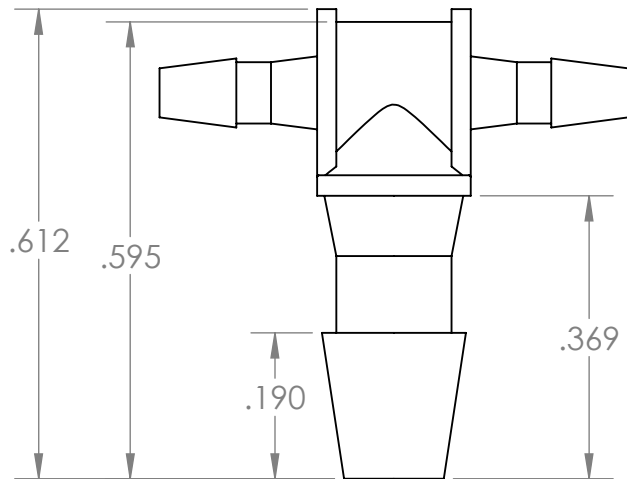

PROPRIETARY AND CONFIDENTIAL

Description

THE INFORMATION CONTAINED IN THIS DRAWING IS THE SOLE PROPERTY OF INDUSTRIAL SPECIALTIES MFG. AND IS MED SPECIALITES. ANY REPRODUCTION IN PART OR AS A WHOLE WITHOUT THE WRITTEN PERMISSION OF INDUSTRIAL SPECIALTIES MFG. AND IS MED SPECIALITES IS PROHIBITED.

1/16" Hose Barb x 1/8" Hose Barb Tee,
High Pressure Barb Style, White Nylon

Old Part# RT-1-1-2HP

NAME DATE
DRAWN BY: M.E. 4/4/2017

SHEET 1 OF 1

SCALE: 4:1

DO NOT SCALE DRAWING

PART#
TV-11611618HP-WN

REV
1

Industrial Specialties Mfg.

IS Med Specialties

www.industrialspec.com
800-781-8487