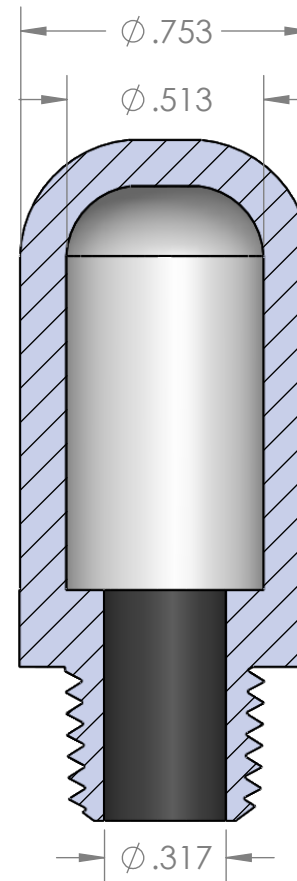

SECTION A-A