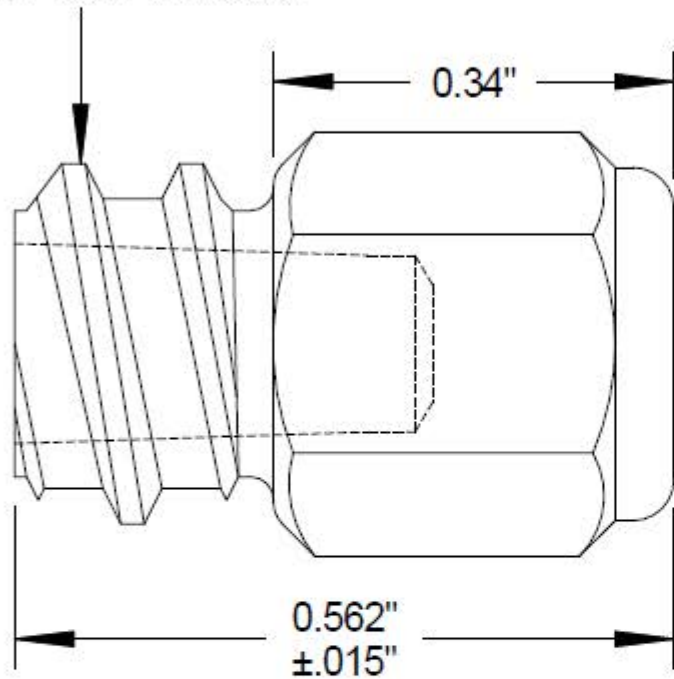

**Female Luer Thread**

PROPRIETARY AND CONFIDENTIAL

Description

THE INFORMATION CONTAINED IN THIS DRAWING IS THE SOLE PROPERTY OF INDUSTRIAL SPECIALTIES MFG. AND IS MED SPECIALITES. ANY REPRODUCTION IN PART OR AS A WHOLE WITHOUT THE WRITTEN PERMISSION OF INDUSTRIAL SPECIALTIES MFG. AND IS MED SPECIALITES IS PROHIBITED.

**Female Luer Thread Plug,  
316 Stainless Steel**

NAME	DATE
DRAWN BY: M.E.	12/16/2014

PART#	REV
<b>SJP-FLT-SS316</b>	1

SHEET 1 OF 1

**Industrial Specialties Mfg.**  
**IS Med Specialties**