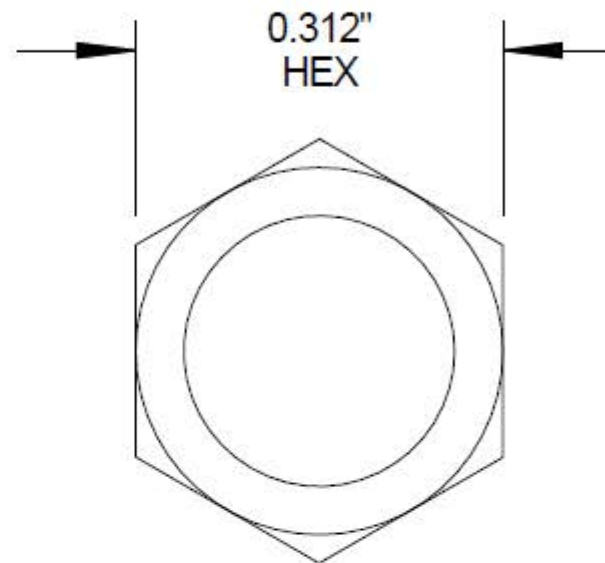

**Female Luer Thread**

PROPRIETARY AND CONFIDENTIAL

Description

THE INFORMATION CONTAINED IN THIS DRAWING IS THE SOLE PROPERTY OF INDUSTRIAL SPECIALTIES MFG. AND IS MED SPECIALITES. ANY REPRODUCTION IN PART OR AS A WHOLE WITHOUT THE WRITTEN PERMISSION OF INDUSTRIAL SPECIALTIES MFG. AND IS MED SPECIALITES IS PROHIBITED.

**Female Luer Thread Plug,  
316 Stainless Steel**

NAME	DATE
DRAWN BY: M.E.	12/16/2014

PART#	REV
<b>SJP-FLT-SS316</b>	1

SHEET 1 OF 1

**Industrial Specialties Mfg.**  
**IS Med Specialties**