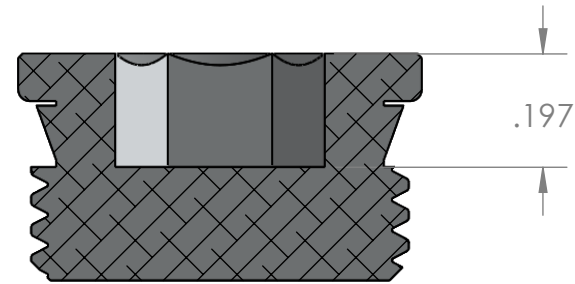

SECTION A-A

PROPRIETARY AND CONFIDENTIAL

Description

THE INFORMATION CONTAINED IN THIS DRAWING IS THE SOLE PROPERTY OF INDUSTRIAL SPECIALTIES MFG. AND IS MED SPECIALITES. ANY REPRODUCTION IN PART OR AS A WHOLE WITHOUT THE WRITTEN PERMISSION OF INDUSTRIAL SPECIALTIES MFG. AND IS MED SPECIALITES IS PROHIBITED.

3/8" Male BSPP Allen Plug, PTFE Sealing Ring, Nickel Plated Brass

NAME	DATE
M.E.	9/28/2018

PART#
S2610 3/8

REV
1

SHEET 1 OF 1

SCALE: 2:1

DO NOT SCALE DRAWING

industrialspec.com | 800-781-8486