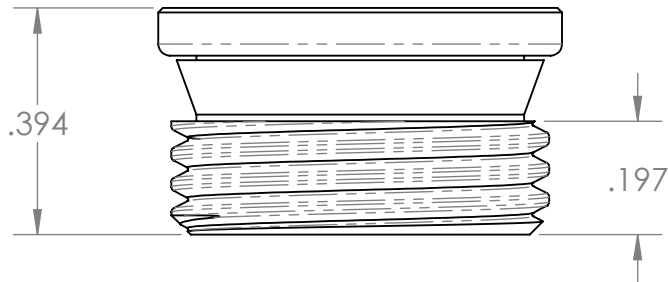

SECTION A-A

PROPRIETARY AND CONFIDENTIAL

Description

THE INFORMATION CONTAINED IN THIS DRAWING IS THE SOLE PROPERTY OF INDUSTRIAL SPECIALTIES MFG. AND IS MED SPECIALITES. ANY REPRODUCTION IN PART OR AS A WHOLE WITHOUT THE WRITTEN PERMISSION OF INDUSTRIAL SPECIALTIES MFG. AND IS MED SPECIALITES IS PROHIBITED.

3/8" Male BSPP Allen Plug, PTFE Sealing Ring, Nickel Plated Brass

NAME	DATE
M.E.	9/28/2018

PART#
S2610 3/8

REV
1

SHEET 1 OF 1

SCALE: 2:1

DO NOT SCALE DRAWING

industrialspec.com | 800-781-8486