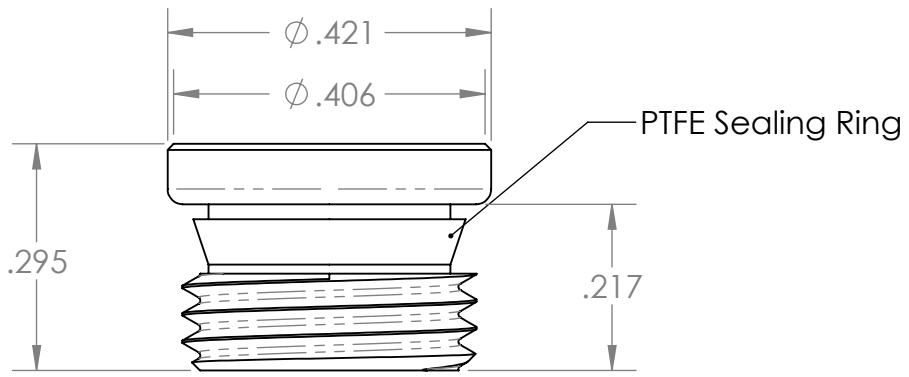

$\phi .421$   
 $\phi .406$

.157

PTFE Sealing Ring

.148

SECTION A-A

PROPRIETARY AND CONFIDENTIAL

**Description**

THE INFORMATION CONTAINED IN THIS DRAWING IS THE SOLE PROPERTY OF INDUSTRIAL SPECIALTIES MFG. AND IS MED SPECIALITES. ANY REPRODUCTION IN PART OR AS A WHOLE WITHOUT THE WRITTEN PERMISSION OF INDUSTRIAL SPECIALTIES MFG. AND IS MED SPECIALITES IS PROHIBITED.

1/8" Male BSPP Socket Plug,  
PTFE Sealing Ring,  
Nickel Plated Brass

NAME	DATE
M.E.	7/7/2020

**PART#**  
S2610 1/8

**REV**  
1

SHEET 1 OF 1

SCALE: 4:1

DO NOT SCALE DRAWING

**industrialspec.com** | 800-781-8486