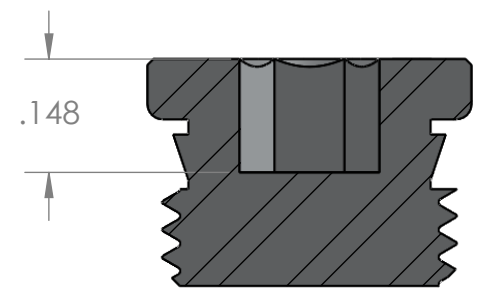

$\phi .421$   
 $\phi .406$

.157

PTFE Sealing Ring

.148

SECTION A-A

PROPRIETARY AND CONFIDENTIAL

**Description**

THE INFORMATION CONTAINED IN THIS DRAWING IS THE SOLE PROPERTY OF INDUSTRIAL SPECIALTIES MFG. AND IS MED SPECIALITES. ANY REPRODUCTION IN PART OR AS A WHOLE WITHOUT THE WRITTEN PERMISSION OF INDUSTRIAL SPECIALTIES MFG. AND IS MED SPECIALITES IS PROHIBITED.

1/8" Male BSPP Socket Plug,  
PTFE Sealing Ring,  
Nickel Plated Brass

NAME	DATE
M.E.	7/7/2020

**PART#**  
S2610 1/8

**REV**  
1

SHEET 1 OF 1

SCALE: 4:1

DO NOT SCALE DRAWING

**industrialspec.com** | 800-781-8486