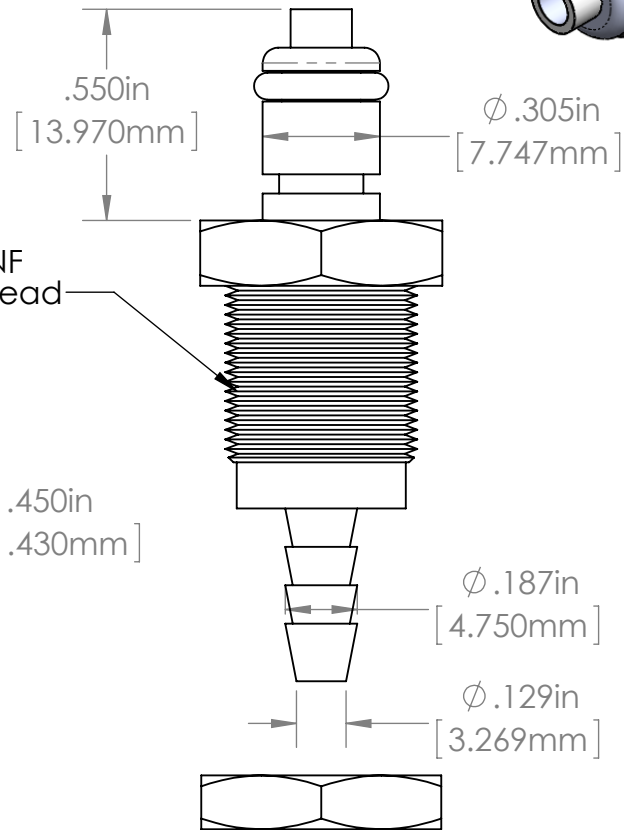

1/2-24 UNF  
Panel Thread

PROPRIETARY AND CONFIDENTIAL

Description

THE INFORMATION CONTAINED IN THIS DRAWING IS THE SOLE PROPERTY OF INDUSTRIAL SPECIALTIES MFG. AND IS MED SPECIALITES. ANY REPRODUCTION IN PART OR AS A WHOLE WITHOUT THE WRITTEN PERMISSION OF INDUSTRIAL SPECIALTIES MFG. AND IS MED SPECIALITES IS PROHIBITED.

1/8" Hose Barb Valved Coupling Insert,  
1/8" Flow, Buna-N Seals,  
1/2-24 UNS Panel Thread,  
Chrome Plated Brass

NAME DATE  
DRAWN BY: M.E. 6/11/2014

PART#

MCD4202

REV  
1

SHEET 1 OF 1

SCALE: 2:1

DO NOT SCALE DRAWING