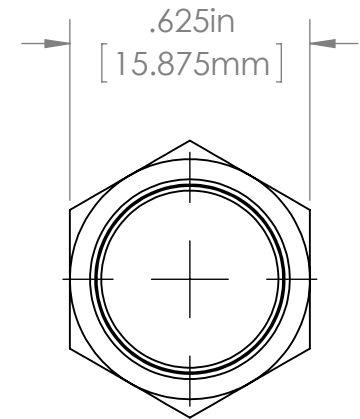

1/2-24 UNF  
Panel Thread

PROPRIETARY AND CONFIDENTIAL

Description

THE INFORMATION CONTAINED IN THIS DRAWING IS THE SOLE PROPERTY OF INDUSTRIAL SPECIALTIES MFG. AND IS MED SPECIALITES. ANY REPRODUCTION IN PART OR AS A WHOLE WITHOUT THE WRITTEN PERMISSION OF INDUSTRIAL SPECIALTIES MFG. AND IS MED SPECIALITES IS PROHIBITED.

1/8" Hose Barb Valved Coupling Insert,  
1/8" Flow, Buna-N Seals,  
1/2-24 UNS Panel Thread,  
Chrome Plated Brass

NAME DATE  
DRAWN BY: M.E. 6/11/2014

PART#

MCD4202

REV  
1

SHEET 1 OF 1

SCALE: 2:1

DO NOT SCALE DRAWING