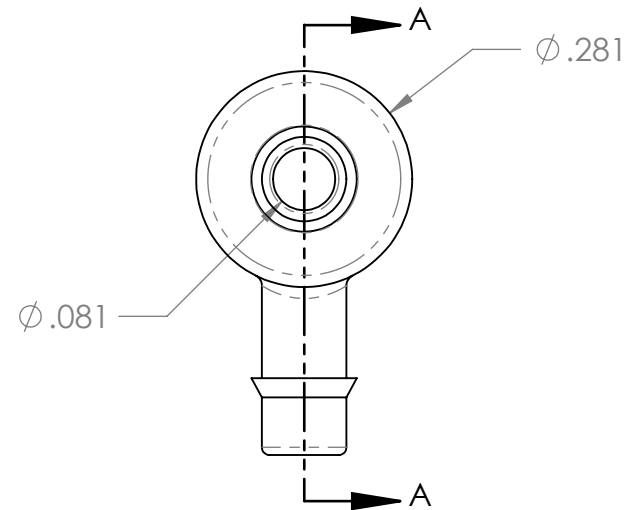

SECTION A-A

PROPRIETARY AND CONFIDENTIAL

Description

3/32" Hose Barb Tee, Brass

THE INFORMATION CONTAINED IN THIS DRAWING IS THE SOLE PROPERTY OF INDUSTRIAL SPECIALTIES MFG. AND IS MED SPECIALITES. ANY REPRODUCTION IN PART OR AS A WHOLE WITHOUT THE WRITTEN PERMISSION OF INDUSTRIAL SPECIALTIES MFG. AND IS MED SPECIALITES IS PROHIBITED.

NAME	DATE
M.E.	3/11/2020

PART#

MT-332-B

REV
1

SHEET 1 OF 1

SCALE: 4:1

DO NOT SCALE DRAWING

industrialspec.com | 800-781-8486