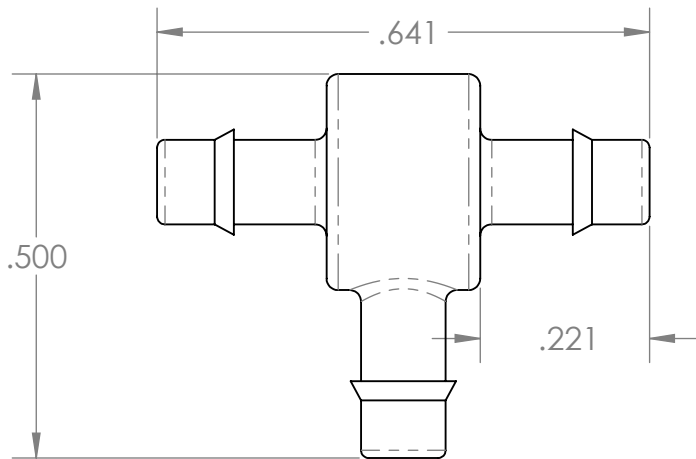

SECTION A-A

PROPRIETARY AND CONFIDENTIAL

Description

3/32" Hose Barb Tee, Brass

THE INFORMATION CONTAINED IN THIS DRAWING IS THE SOLE PROPERTY OF INDUSTRIAL SPECIALTIES MFG. AND IS MED SPECIALITES. ANY REPRODUCTION IN PART OR AS A WHOLE WITHOUT THE WRITTEN PERMISSION OF INDUSTRIAL SPECIALTIES MFG. AND IS MED SPECIALITES IS PROHIBITED.

NAME	DATE
M.E.	3/11/2020

PART#

MT-332-B

REV
1

SHEET 1 OF 1

SCALE: 4:1

DO NOT SCALE DRAWING

industrialspec.com | 800-781-8486