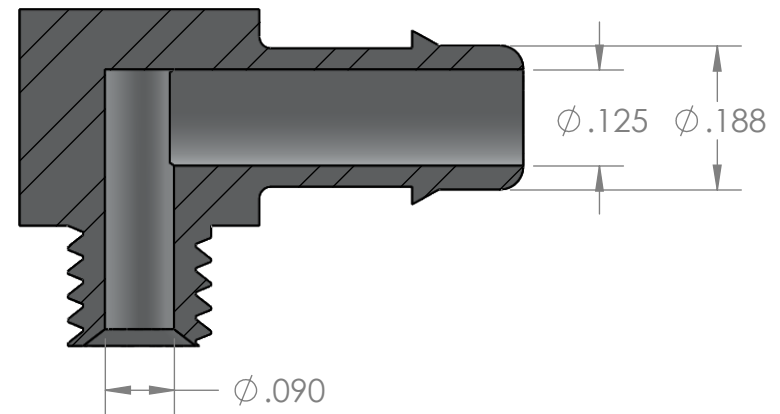

SECTION A-A

PROPRIETARY AND CONFIDENTIAL

Description

0.170" Hose Barb x 10-32 Male UNF Elbow,
303 Stainless Steel

THE INFORMATION CONTAINED IN THIS DRAWING IS THE SOLE PROPERTY OF INDUSTRIAL SPECIALTIES MFG. AND IS MED SPECIALITES. ANY REPRODUCTION IN PART OR AS A WHOLE WITHOUT THE WRITTEN PERMISSION OF INDUSTRIAL SPECIALTIES MFG. AND IS MED SPECIALITES IS PROHIBITED.

| | |
|------|-----------|
| NAME | DATE |
| M.E. | 4/16/2018 |

| | |
|--------------------|-----|
| PART# | REV |
| ME-170-1032M-SS303 | 1 |

SHEET 1 OF 1

SCALE: 4:1

DO NOT SCALE DRAWING

industrialspec.com | 800-781-8486