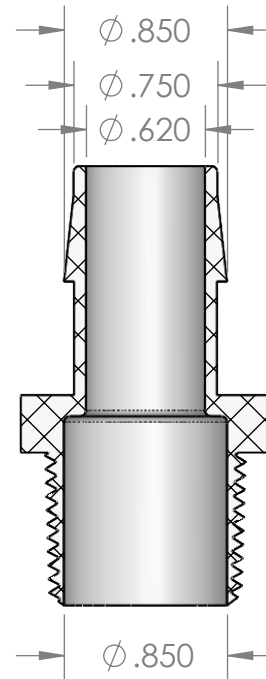

SECTION A-A

PROPRIETARY AND CONFIDENTIAL

Description

3/4" Hose Barb x 3/4" Male NPT Adapter, Nylon

THE INFORMATION CONTAINED IN THIS DRAWING IS THE SOLE PROPERTY OF INDUSTRIAL SPECIALTIES MFG. AND IS MED SPECIALITES. ANY REPRODUCTION IN PART OR AS A WHOLE WITHOUT THE WRITTEN PERMISSION OF INDUSTRIAL SPECIALTIES MFG. AND IS MED SPECIALITES IS PROHIBITED.

NAME DATE
DRAWN BY: M.E. 9/26/2018

SHEET 1 OF 1

SCALE: 1:1

DO NOT SCALE DRAWING

PART#
MCBJ-34-12M-N

REV
1

industrialspec.com | 800-781-8486