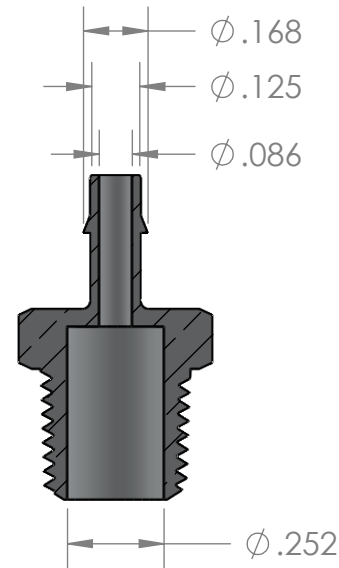

SECTION A-A

PROPRIETARY AND CONFIDENTIAL

Description

1/8" Hose Barb x 1/8" Male NPT Adapter,
303 Stainless Steel

THE INFORMATION CONTAINED IN THIS DRAWING IS THE SOLE PROPERTY OF INDUSTRIAL SPECIALTIES MFG. AND IS MED SPECIALITES. ANY REPRODUCTION IN PART OR AS A WHOLE WITHOUT THE WRITTEN PERMISSION OF INDUSTRIAL SPECIALTIES MFG. AND IS MED SPECIALITES IS PROHIBITED.

NAME	DATE
M.E.	1/30/2020

PART#
MBF-18-2M-SS303

REV
1

SHEET 1 OF 1

SCALE: 2:1

DO NOT SCALE DRAWING

industrialspec.com | 800-781-8486