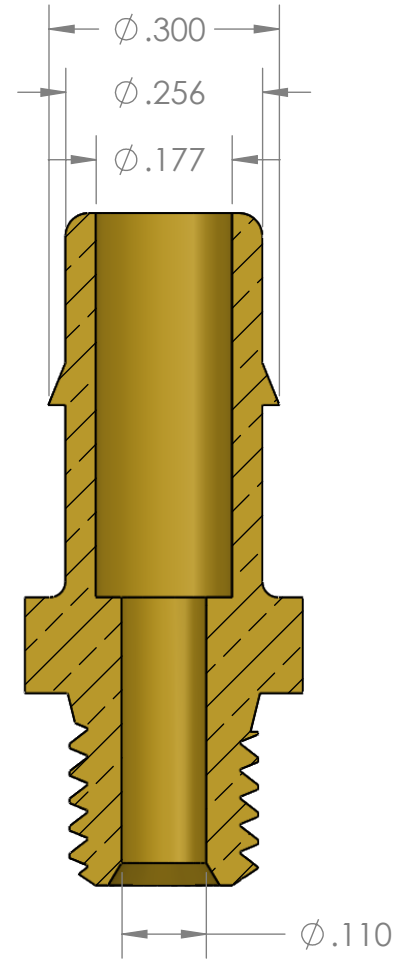

SECTION A-A

PROPRIETARY AND CONFIDENTIAL

Description

THE INFORMATION CONTAINED IN THIS DRAWING IS THE SOLE PROPERTY OF INDUSTRIAL SPECIALTIES MFG. AND IS MED SPECIALITES. ANY REPRODUCTION IN PART OR AS A WHOLE WITHOUT THE WRITTEN PERMISSION OF INDUSTRIAL SPECIALTIES MFG. AND IS MED SPECIALITES IS PROHIBITED.

1/4" Hose Barb x 1/4-28 Male UNF Adapter, Brass

NAME	DATE
M.E.	10/1/2019

PART#
MBF-14-1428M-B

REV
1

SHEET 1 OF 1

SCALE: 4:1

DO NOT SCALE DRAWING

industrialspec.com | 800-781-8486