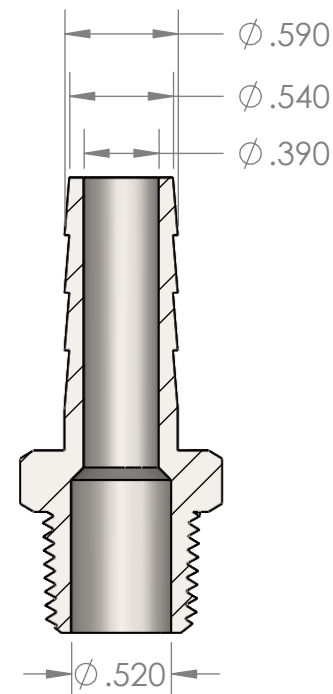

SECTION A-A

PROPRIETARY AND CONFIDENTIAL

Description

1/2" Hose Barb x 1/2" Male NPT Adapter,
304 Stainless Steel

THE INFORMATION CONTAINED IN THIS DRAWING IS THE SOLE PROPERTY OF INDUSTRIAL SPECIALTIES MFG. AND IS MED SPECIALITES. ANY REPRODUCTION IN PART OR AS A WHOLE WITHOUT THE WRITTEN PERMISSION OF INDUSTRIAL SPECIALTIES MFG. AND IS MED SPECIALITES IS PROHIBITED.

NAME	DATE
M.E.	11/22/2019

PART#
MBC-12-8M-SS304

REV
1

SHEET 1 OF 1

SCALE: 1:1

DO NOT SCALE DRAWING

industrialspec.com | 800-781-8486