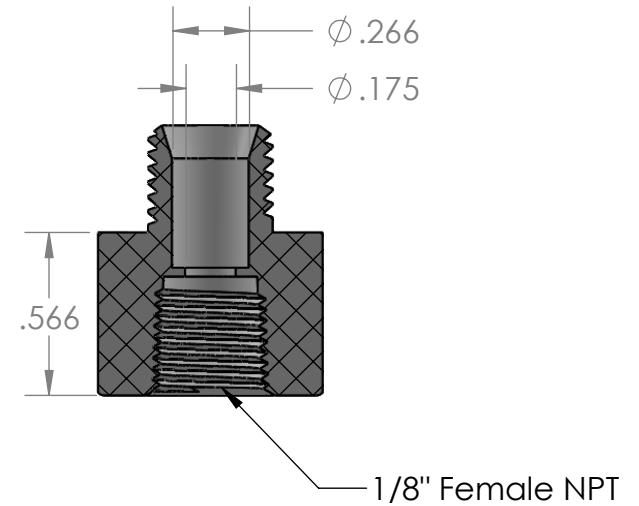

SECTION A-A

PROPRIETARY AND CONFIDENTIAL

Description

THE INFORMATION CONTAINED IN THIS DRAWING IS THE SOLE PROPERTY OF INDUSTRIAL SPECIALTIES MFG. AND IS MED SPECIALITES. ANY REPRODUCTION IN PART OR AS A WHOLE WITHOUT THE WRITTEN PERMISSION OF INDUSTRIAL SPECIALTIES MFG. AND IS MED SPECIALITES IS PROHIBITED.

1/4" Compression x 1/8" Female NPT Adapter, Plastic Gripper Style Nut, Nylon

Plastic Gripper Nut is design to hold up to 220 psi when used with Plastic Tubing.

NAME	DATE
M.E.	7/21/2017

PART#
JFC-14-2F-N-PG

REV
1

SHEET 1 OF 1

SCALE: 2:1

DO NOT SCALE DRAWING

ISM Industrial Specialties Mfg. & IS MED Specialites (ISM)
industrialspec.com | 800-781-8486