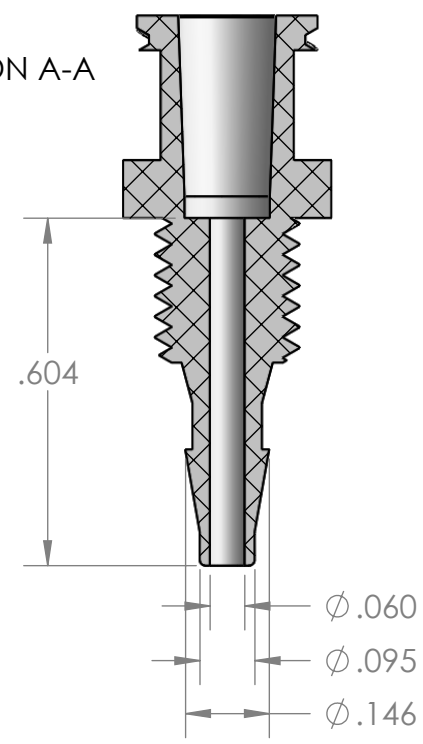

SECTION A-A