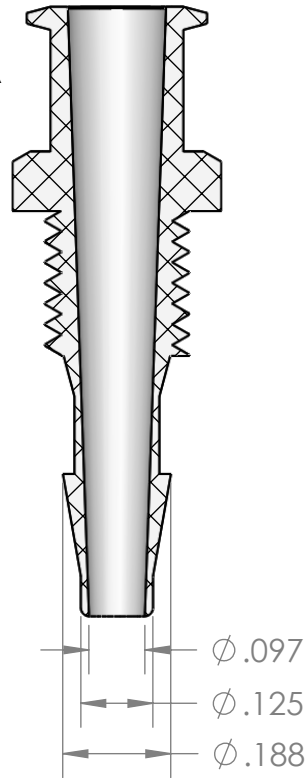

SECTION A-A

PROPRIETARY AND CONFIDENTIAL

Description

1/8" Hose Barb x Female Luer Lug Panel Mount,
1/4-28 UNF Panel Thread, Panel Nut Included,
Natural Polypropylene

MFR# LJX84-PP0

THE INFORMATION CONTAINED IN THIS DRAWING IS THE SOLE PROPERTY OF INDUSTRIAL SPECIALTIES MFG. AND IS MED SPECIALITES. ANY REPRODUCTION IN PART OR AS A WHOLE WITHOUT THE WRITTEN PERMISSION OF INDUSTRIAL SPECIALTIES MFG. AND IS MED SPECIALITES IS PROHIBITED.

NAME DATE
DRAWN BY: M.E. 10/4/2016

PART#
ILBA-18-FLL-PP

REV
1

SHEET 1 OF 1

SCALE: 3:1

DO NOT SCALE DRAWING

Industrial Specialties Mfg.

IS Med Specialties