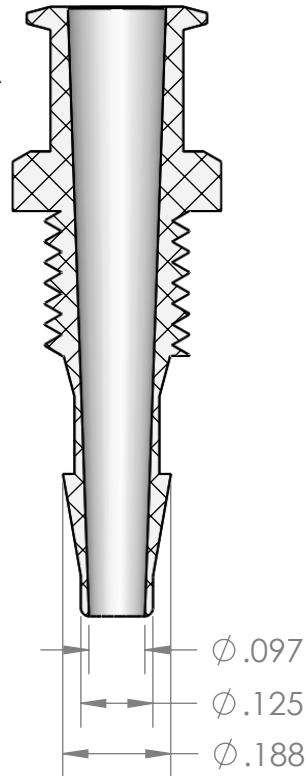

SECTION A-A

PROPRIETARY AND CONFIDENTIAL

Description

1/8" Hose Barb x Female Luer Lug Panel Mount, 1/4-28 UNF Panel Thread, Panel Nut Included, Clear Polycarbonate

MFR# LJX84-YC0

THE INFORMATION CONTAINED IN THIS DRAWING IS THE SOLE PROPERTY OF INDUSTRIAL SPECIALTIES MFG. AND IS MED SPECIALITES. ANY REPRODUCTION IN PART OR AS A WHOLE WITHOUT THE WRITTEN PERMISSION OF INDUSTRIAL SPECIALTIES MFG. AND IS MED SPECIALITES IS PROHIBITED.

NAME DATE
DRAWN BY: M.E. 10/4/2016

PART#
ILBA-18-FLL-PC

REV
1

SHEET 1 OF 1

SCALE: 3:1

DO NOT SCALE DRAWING

Industrial Specialties Mfg.

IS Med Specialties