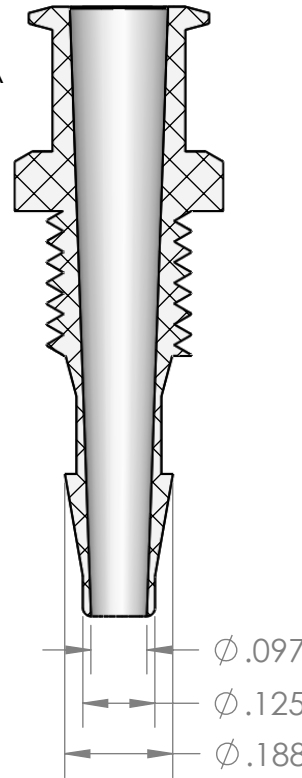

SECTION A-A

PROPRIETARY AND CONFIDENTIAL

Description

1/8" Hose Barb x Female Luer Lug Panel Mount,
1/4-28 UNF Panel Thread, Panel Nut Included,
Natural Nylon

MFR# LJX84-NYO

THE INFORMATION CONTAINED IN THIS DRAWING IS THE SOLE PROPERTY OF INDUSTRIAL SPECIALTIES MFG. AND IS MED SPECIALITES. ANY REPRODUCTION IN PART OR AS A WHOLE WITHOUT THE WRITTEN PERMISSION OF INDUSTRIAL SPECIALTIES MFG. AND IS MED SPECIALITES IS PROHIBITED.

NAME DATE
DRAWN BY: M.E. 10/4/2016

PART#
ILBA-18-FLL-N

REV
1

SHEET 1 OF 1

SCALE: 3:1

DO NOT SCALE DRAWING

Industrial Specialties Mfg.

IS Med Specialties