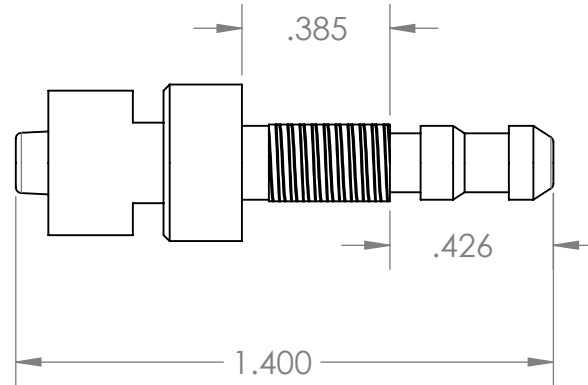

SECTION A-A

PROPRIETARY AND CONFIDENTIAL

Description

THE INFORMATION CONTAINED IN THIS DRAWING IS THE SOLE PROPERTY OF INDUSTRIAL SPECIALTIES MFG. AND IS MED SPECIALITES. ANY REPRODUCTION IN PART OR AS A WHOLE WITHOUT THE WRITTEN PERMISSION OF INDUSTRIAL SPECIALTIES MFG. AND IS MED SPECIALITES IS PROHIBITED.

MLL x 0.195" Double Barb Panel Mount, Round Body with Plain Grip, Panel Nut Included, 1/4-32 Panel Thread, Nickel Plated

NAME DATE
DRAWN BY: M.E. 6/2/2017

SHEET 1 OF 1

SCALE: 2:1

DO NOT SCALE DRAWING

PART#

ILBJ-195L-MLL-P-NI

REV
1

industrialspec.com | 800-781-8486