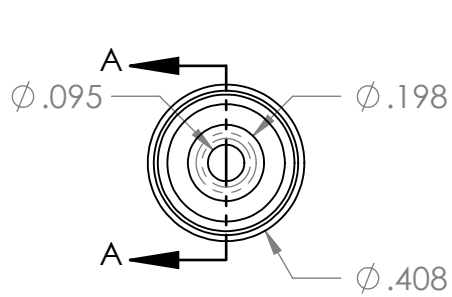

SECTION A-A

PROPRIETARY AND CONFIDENTIAL

Description

THE INFORMATION CONTAINED IN THIS DRAWING IS THE SOLE PROPERTY OF INDUSTRIAL SPECIALTIES MFG. AND IS MED SPECIALITES. ANY REPRODUCTION IN PART OR AS A WHOLE WITHOUT THE WRITTEN PERMISSION OF INDUSTRIAL SPECIALTIES MFG. AND IS MED SPECIALITES IS PROHIBITED.

MLL x 0.195" Double Barb Panel Mount, Round Body with Plain Grip, Panel Nut Included, 1/4-32 Panel Thread, Nickel Plated

NAME DATE
DRAWN BY: M.E. 6/2/2017

SHEET 1 OF 1

SCALE: 2:1

DO NOT SCALE DRAWING

PART#

ILBJ-195L-MLL-P-NI

REV
1

industrialspec.com | 800-781-8486