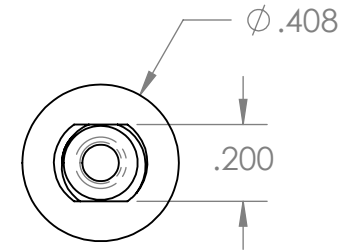

SECTION A-A

PROPRIETARY AND CONFIDENTIAL

Description

THE INFORMATION CONTAINED IN THIS DRAWING IS THE SOLE PROPERTY OF INDUSTRIAL SPECIALTIES MFG. AND IS MED SPECIALITES. ANY REPRODUCTION IN PART OR AS A WHOLE WITHOUT THE WRITTEN PERMISSION OF INDUSTRIAL SPECIALTIES MFG. AND IS MED SPECIALITES IS PROHIBITED.

MLL x 0.195" Double Barb Panel Mount, Round Body with Plain Grip, Panel Nut Included, 1/4-32 Panel Thread, Nickel Plated

NAME DATE
DRAWN BY: M.E. 6/2/2017

SHEET 1 OF 1

SCALE: 2:1

DO NOT SCALE DRAWING