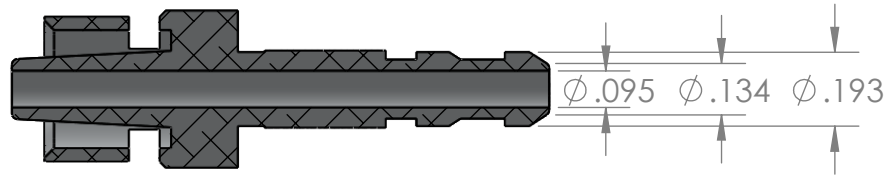

SECTION A-A

PROPRIETARY AND CONFIDENTIAL

Description

THE INFORMATION CONTAINED IN THIS DRAWING IS THE SOLE PROPERTY OF INDUSTRIAL SPECIALTIES MFG. AND IS MED SPECIALITES. ANY REPRODUCTION IN PART OR AS A WHOLE WITHOUT THE WRITTEN PERMISSION OF INDUSTRIAL SPECIALTIES MFG. AND IS MED SPECIALITES IS PROHIBITED.

MLL x 0.195" Double Barb Panel Mount, Round Body with Plain Grip, Panel Nut Included, 1/4-32 Panel Thread, Nickel Plated

NAME DATE
DRAWN BY: M.E. 6/2/2017

SHEET 1 OF 1

SCALE: 2:1

DO NOT SCALE DRAWING

PART#

ILBJ-195L-MLL-P-NI

REV
1

industrialspec.com | 800-781-8486