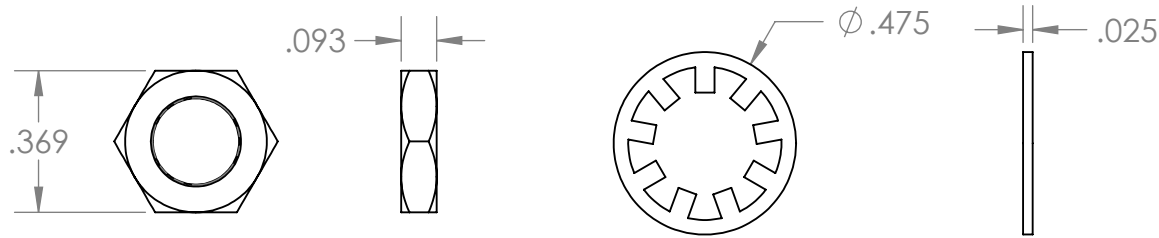

SECTION A-A

PROPRIETARY AND CONFIDENTIAL

Description

THE INFORMATION CONTAINED IN THIS DRAWING IS THE SOLE PROPERTY OF INDUSTRIAL SPECIALTIES MFG. AND IS MED SPECIALITES. ANY REPRODUCTION IN PART OR AS A WHOLE WITHOUT THE WRITTEN PERMISSION OF INDUSTRIAL SPECIALTIES MFG. AND IS MED SPECIALITES IS PROHIBITED.

MLL x 0.195" Double Barb Panel Mount, Round Body with Plain Grip, Panel Nut Included, 1/4-32 Panel Thread, Nickel Plated

NAME DATE
DRAWN BY: M.E. 6/2/2017

SHEET 1 OF 1

SCALE: 2:1

DO NOT SCALE DRAWING

PART#

ILBJ-195L-MLL-P-NI

REV
1

industrialspec.com | 800-781-8486