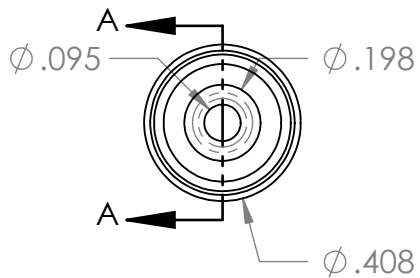

PROPRIETARY AND CONFIDENTIAL

Description

THE INFORMATION CONTAINED IN THIS DRAWING IS THE SOLE PROPERTY OF INDUSTRIAL SPECIALTIES MFG. AND IS MED SPECIALITES. ANY REPRODUCTION IN PART OR AS A WHOLE WITHOUT THE WRITTEN PERMISSION OF INDUSTRIAL SPECIALTIES MFG. AND IS MED SPECIALITES IS PROHIBITED.

MLL x 0.195" Double Barb Panel Mount, Round Body with Plain Grip, Panel Nut Included, 1/4-32 Panel Thread, Nickel Plated

NAME DATE
DRAWN BY: M.E. 6/2/2017

SHEET 1 OF 1

SCALE: 2:1

DO NOT SCALE DRAWING

PART#

ILBJ-195-MLL-P-NI

REV
1

industrialspec.com | 800-781-8486