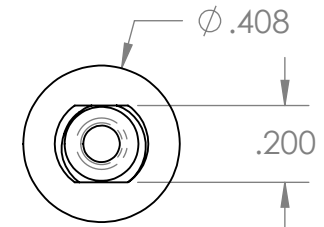

PROPRIETARY AND CONFIDENTIAL

Description

THE INFORMATION CONTAINED IN THIS DRAWING IS THE SOLE PROPERTY OF INDUSTRIAL SPECIALTIES MFG. AND IS MED SPECIALITES. ANY REPRODUCTION IN PART OR AS A WHOLE WITHOUT THE WRITTEN PERMISSION OF INDUSTRIAL SPECIALTIES MFG. AND IS MED SPECIALITES IS PROHIBITED.

MLL x 0.195" Double Barb Panel Mount, Round Body with Plain Grip, Panel Nut Included, 1/4-32 Panel Thread, Nickel Plated

NAME DATE
DRAWN BY: M.E. 6/2/2017

SHEET 1 OF 1

SCALE: 2:1

DO NOT SCALE DRAWING

PART#

ILBJ-195-MLL-P-NI

REV
1

industrialspec.com | 800-781-8486