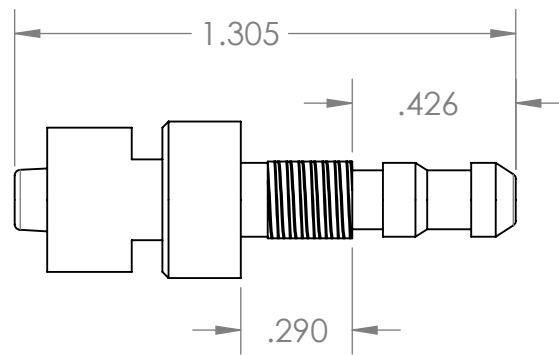

PROPRIETARY AND CONFIDENTIAL

Description

THE INFORMATION CONTAINED IN THIS DRAWING IS THE SOLE PROPERTY OF INDUSTRIAL SPECIALTIES MFG. AND IS MED SPECIALITES. ANY REPRODUCTION IN PART OR AS A WHOLE WITHOUT THE WRITTEN PERMISSION OF INDUSTRIAL SPECIALTIES MFG. AND IS MED SPECIALITES IS PROHIBITED.

MLL x 0.195" Double Barb Panel Mount, Round Body with Plain Grip, Panel Nut Included, 1/4-32 Panel Thread, Nickel Plated

NAME DATE
DRAWN BY: M.E. 6/2/2017

SHEET 1 OF 1

SCALE: 2:1

DO NOT SCALE DRAWING

PART#

ILBJ-195-MLL-P-NI

REV
1

industrialspec.com | 800-781-8486