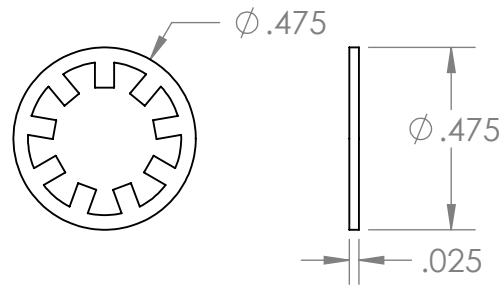

PROPRIETARY AND CONFIDENTIAL

Description

THE INFORMATION CONTAINED IN THIS DRAWING IS THE SOLE PROPERTY OF INDUSTRIAL SPECIALTIES MFG. AND IS MED SPECIALITES. ANY REPRODUCTION IN PART OR AS A WHOLE WITHOUT THE WRITTEN PERMISSION OF INDUSTRIAL SPECIALTIES MFG. AND IS MED SPECIALITES IS PROHIBITED.

MLL x 0.195" Double Barb Panel Mount, Round Body with Plain Grip, Panel Nut Included, 1/4-32 Panel Thread, Nickel Plated

NAME DATE
DRAWN BY: M.E. 6/2/2017

SHEET 1 OF 1

SCALE: 2:1

DO NOT SCALE DRAWING

PART#

ILBJ-195-MLL-P-NI

REV
1

industrialspec.com | 800-781-8486