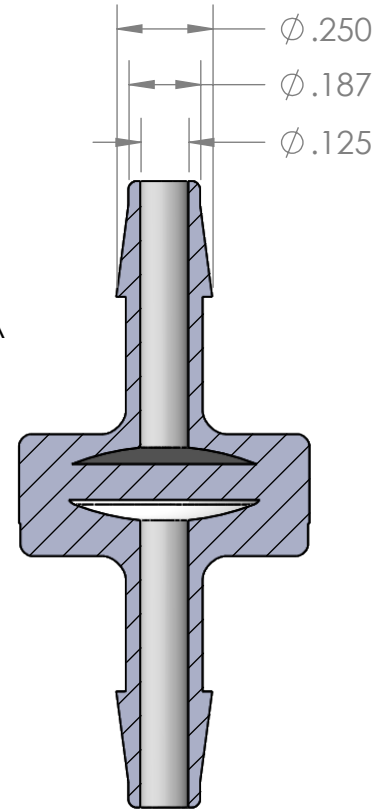

SECTION A-A