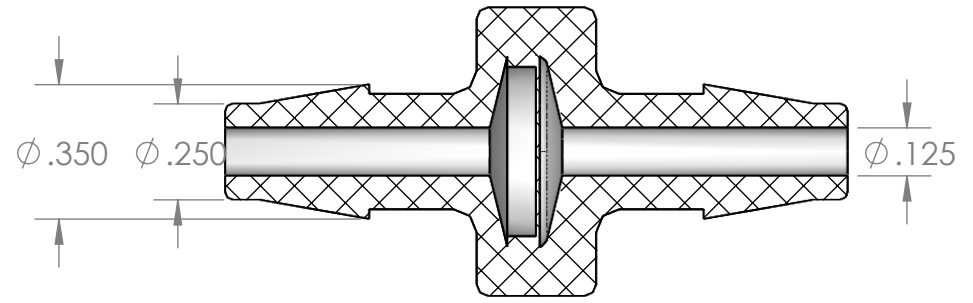

DETAIL A  
SCALE 8 : 1

100 Mesh  
Stainless Steel Screen

SECTION B-B

PROPRIETARY AND CONFIDENTIAL

**Description**  
1/4" Hose Barb Inline Filter,  
100 Mesh Stainless Steel Screen, Nylon Body  
MFR# FCX14-NY0