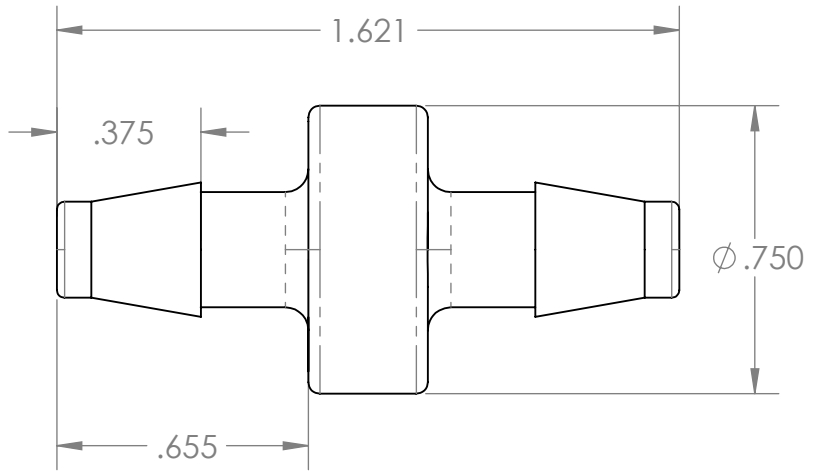

DETAIL A  
SCALE 8 : 1

100 Mesh  
Stainless Steel Screen

SECTION B-B

PROPRIETARY AND CONFIDENTIAL

**Description**  
1/4" Hose Barb Inline Filter,  
100 Mesh Stainless Steel Screen, Nylon Body  
MFR# FCX14-NY0

NAME DATE  
DRAWN BY: M.E. 3/29/2017

**PART#**  
IFA-14-N-100  
REV  
1

SHEET 1 OF 1  
SCALE: 2:1  
DO NOT SCALE DRAWING

**Industrial Specialties Mfg.**  
**IS Med Specialties**  
www.industrialspec.com  
800-781-8487