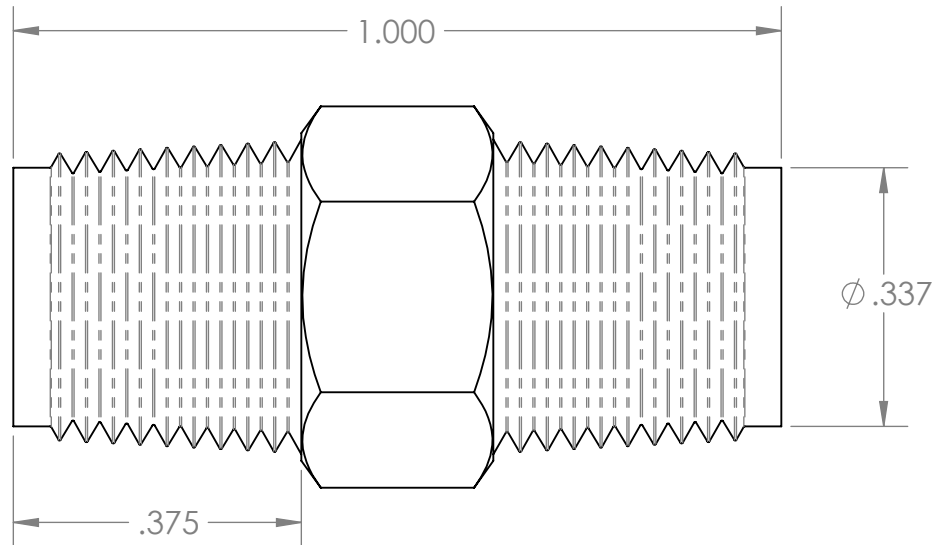

SECTION A-A

PROPRIETARY AND CONFIDENTIAL

Description

1/8" Male NPT Hex Nipple, Natural Nylon

Old Part# N2HPN-2

THE INFORMATION CONTAINED IN THIS DRAWING IS THE SOLE PROPERTY OF INDUSTRIAL SPECIALTIES MFG. AND IS MED SPECIALITES. ANY REPRODUCTION IN PART OR AS A WHOLE WITHOUT THE WRITTEN PERMISSION OF INDUSTRIAL SPECIALTIES MFG. AND IS MED SPECIALITES IS PROHIBITED.

NAME	DATE
M.E.	9/8/2014

PART#
HPN-2M-N

REV
1

SHEET 1 OF 1

SCALE: 4:1

DO NOT SCALE DRAWING

Industrial Specialties Mfg.
IS Med Specialties