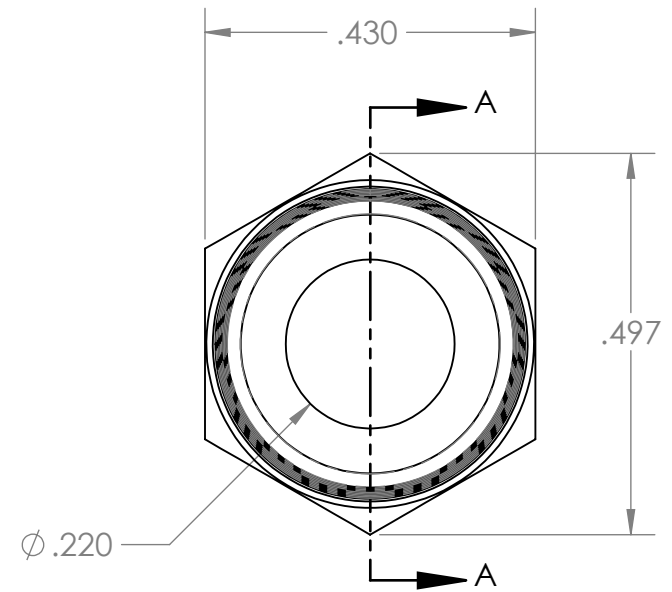

SECTION A-A

PROPRIETARY AND CONFIDENTIAL

Description

1/8" Male NPT Hex Nipple, Natural Nylon

Old Part# N2HPN-2

THE INFORMATION CONTAINED IN THIS DRAWING IS THE SOLE PROPERTY OF INDUSTRIAL SPECIALTIES MFG. AND IS MED SPECIALITES. ANY REPRODUCTION IN PART OR AS A WHOLE WITHOUT THE WRITTEN PERMISSION OF INDUSTRIAL SPECIALTIES MFG. AND IS MED SPECIALITES IS PROHIBITED.

NAME	DATE
M.E.	9/8/2014

PART#
HPN-2M-N

REV
1

SHEET 1 OF 1

SCALE: 4:1

DO NOT SCALE DRAWING

Industrial Specialties Mfg.
IS Med Specialties